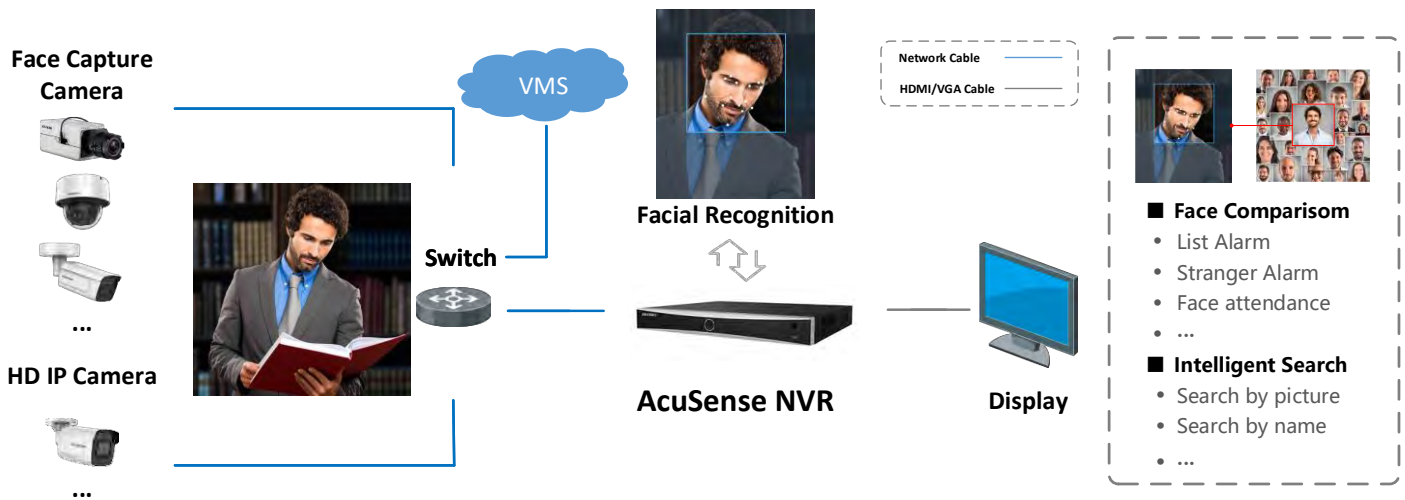

Storage and Playback

- Up to 2 SATA interfaces for HDD connection
- 8-ch synchronous playback at up to 1080p resolution

Smart & POS Function

- Support multiple VCA (Video Content Analytics) events
- Smart search for the selected area in the video, and smart playback to improve the playback efficiency
- POS information overlay on live view and playback
- POS triggered recording and alarm

Network & Ethernet Access

- 8 independent PoE network interfaces
- 1 self-adaptive 10/100/1000 Mbps Ethernet interfaces
- Hik-Connect & DDNS (Dynamic Domain Name System) for easy network management

Typical Application

Facial Recognition and Face Picture Comparison

Modeling and analyzing face pictures captured by cameras. Realize blacklist alarm and stranger alarm via face picture library.

Search target people by picture and name features.