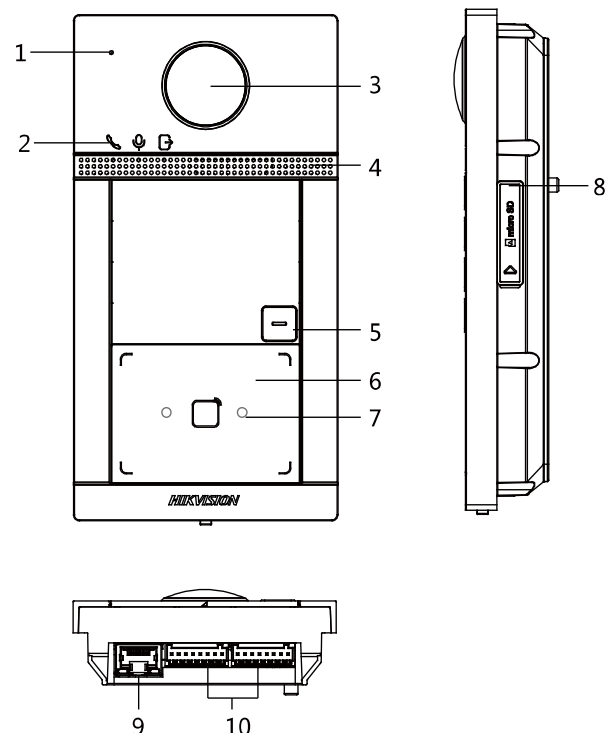

Card capacity	Max. 10000
User capacity	Max. 2000
Linked Indoor station	Max. 4
Linked sub door station	Max. 16
Linked doorphone	Max. 8
Protocol	ISAPI, RTSP, STMP, SNMP
Unlock door	Unlock by presenting cards, unlock via Client Software, unlock via App, unlock via indoor station

General	
Protection level	IP65, IK08
Indicator	3
Power supply	IEEE802.3af, standard PoE 12 VDC
Power consumption	< 10 W
Working temperature	-40° C to 53° C (-40° F to 127.4° F)
Working humidity	10% to 95%
Installation	Surface mounting/ Flush mounting
Dimension	174 mm × 91 mm × 29 mm

Available Model

DS-KV8113-WME1(B)

Appearance and Interfaces

No.	Description	No.	Description
1	Microphone	6	Card Reading Area
2	Indicator	7	IR Light
3	Camera	8	MicroSD Card Slot & Debugging Port