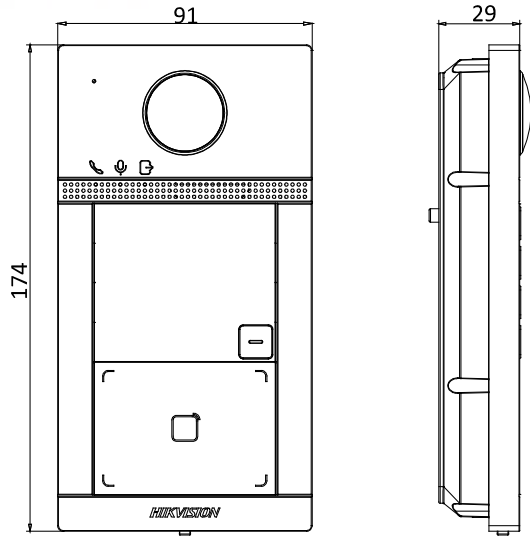

General	
Protection level	IP65, IK08
Indicator	3
Power supply	IEEE802.3af, standard PoE 12 VDC
Power consumption	< 10 W
Working temperature	-40° C to 53° C (-40° F to 127.4° F)
Working humidity	10% to 95%
Installation	Surface mounting/ Flush mounting
Dimension	174 mm × 91 mm × 29 mm

## Appearance and Interfaces

No.	Description	No.	Description
1	Microphone	6	Card Reading Area
2	Indicator	7	IR Light
3	Camera	8	MicroSD Card Slot & Debugging Port

4	Loudspeaker	9	LAN
5	Button	10	Terminals

**Dimension**

Distributed by: