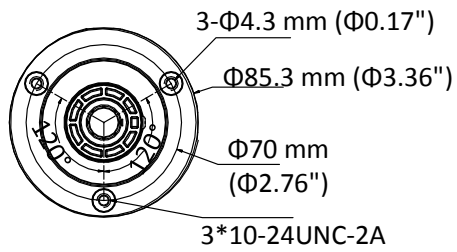

Order Model

DS-2CE16D8T-IT3ZE

Dimension