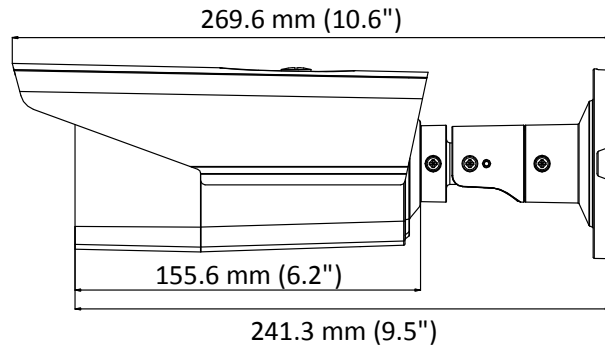

Order Model

DS-2CE16D8T-IT3ZE

Dimension