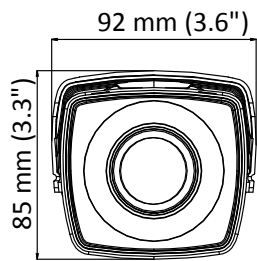

Order Model

DS-2CE16D8T-IT3ZE

Dimension