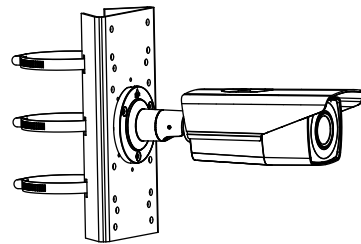

DS-2CE16D8T-IT3ZE 2 MP Ultra-Low Light POC Camera

Key Feature

- 2 MP, 1920 × 1080 resolution
- Ultra-Low Light
- 130 dB true WDR, 3D DNR
- 2.7 mm to 13.5 mm varifocal lens, auto focus
- Smart IR, up to 80 m IR distance
- Power over coaxial
- IP67

Specification

Camera	
Image Sensor	2 MP CMOS
Signal System	PAL/NTSC
Frame Rate	PAL: 1080p@25fps NTSC: 1080p@30fps
Resolution	1920 (H) × 1080 (V)
Min. Illumination	0.003 Lux @ (F1.2, AGC ON), 0 Lux with IR
Shutter Time	PAL: 1/25 s to 1/50, 000 s NTSC: 1/30 s to 1/50, 000 s
Slow Shutter	Max. 16 times
Lens	2.7 mm to 13.5 mm motorized, auto focus
Horizontal Field of View	103° to 32.1°
Lens Mount	Φ14
Day & Night	ICR
WDR (Wide Dynamic Range)	≥130 dB
Angle Adjustment	Pan: 0° to 360°, Tilt:0° to 90°, Rotate: 0° to 360°
Menu	
Image Mode	STD/HIGH-SAT
AGC	Yes
Day/Night Mode	Auto/Color/BW (Black and White)
White Balance	Auto/Manual
AE (Auto Exposure) Mode	WDR/BLC/HLC/Global
Privacy Mask	4 programmable privacy masks
Motion Detection	4 programmable motion areas
Noise Reduction	3D DNR
Language	English
Function	Brightness, Sharpness, Mirror, Smart IR
Interface	
Video Output	1 HD analog output
General	
Operating Conditions	-40 °C to 60 °C (-40 °F to 140 °F), humidity: 90% or less (non-condensing)
Power Supply	12 VDC ± 25%/PoC.at
Power Consumption	Max. 8.2 W
Protection Level	IP67
Material	Metal
IR Range	Up to 80 m
Communication	HIKVISION-C
Dimensions	85 mm × 92 mm × 269.6 mm (3.3" × 3.6" × 10.6")
Weight	Approx. 900 g (1.98 lb.)

Order Model

DS-2CE16D8T-IT3ZE

Dimension

Accessory

DS-1275ZJ-SUS
Vertical Pole Mount

DS-1276ZJ-SUS
Corner Mount

DS-1280ZJ-S
Junction Box

Distributed by