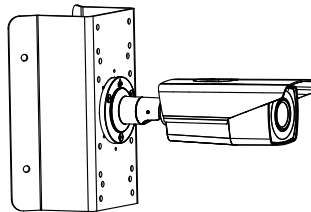

Specification

Camera	
Image Sensor	2 MP CMOS
Signal System	PAL/NTSC
Frame Rate	PAL: 1080p@25fps NTSC: 1080p@30fps
Resolution	1920 (H) × 1080 (V)
Min. Illumination	0.003 Lux @ (F1.2, AGC ON), 0 Lux with IR
Shutter Time	PAL: 1/25 s to 1/50, 000 s NTSC: 1/30 s to 1/50, 000 s
Slow Shutter	Max. 16 times
Lens	2.7 mm to 13.5 mm motorized, auto focus
Horizontal Field of View	103° to 32.1°
Lens Mount	Φ14
Day & Night	ICR
WDR (Wide Dynamic Range)	≥130 dB
Angle Adjustment	Pan: 0° to 360°, Tilt:0° to 90°, Rotate: 0° to 360°
Menu	
Image Mode	STD/HIGH-SAT
AGC	Yes
Day/Night Mode	Auto/Color/BW (Black and White)
White Balance	Auto/Manual
AE (Auto Exposure) Mode	WDR/BLC/HLC/Global
Privacy Mask	4 programmable privacy masks
Motion Detection	4 programmable motion areas
Noise Reduction	3D DNR
Language	English
Function	Brightness, Sharpness, Mirror, Smart IR
Interface	
Video Output	1 HD analog output
General	
Operating Conditions	-40 °C to 60 °C (-40 °F to 140 °F), humidity: 90% or less (non-condensing)
Power Supply	12 VDC ± 25%/PoC.at
Power Consumption	Max. 8.2 W
Protection Level	IP67
Material	Metal
IR Range	Up to 80 m
Communication	HIKVISION-C
Dimensions	85 mm × 92 mm × 269.6 mm (3.3" × 3.6" × 10.6")
Weight	Approx. 900 g (1.98 lb.)

Order Model

DS-2CE16D8T-IT3ZE

Dimension

Accessory

DS-1275ZJ-SUS
Vertical Pole Mount

DS-1276ZJ-SUS
Corner Mount

DS-1280ZJ-S
Junction Box

Distributed by