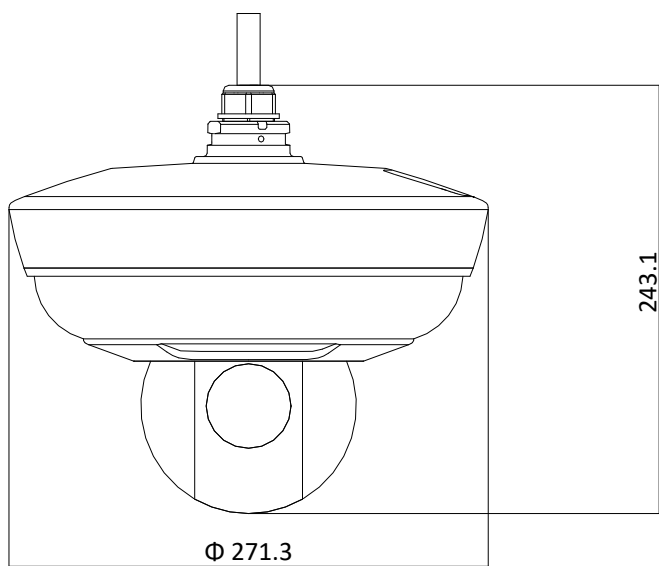

API	Open-ended, support ONVIF, ISAPI, and CGI, support HIKVISION SDK and Third-Party Management Platform
Simultaneous Live View	Up to 4 × 4 channels
User/Host	Up to 32 users 3 levels: Administrator, Operator and User
Security Measures	User authentication (ID and PW), Host authentication (MAC address); HTTPS encryption; IEEE 802.1x port-based network access control; IP address filtering
Client	iVMS-4200, iVMS-4500, iVMS-5200, Hik-Connect
Web Browser	IE8 to 11, Chrome 31.0 to 44, Firefox 30.0 to 51
Interface	
Network Interface	1 RJ45 10 M/100 M Ethernet
Audio Interface	1-ch audio input and 1-ch audio output
Alarm Interface	1-ch alarm input and 1-ch alarm output
General	
Power	12 VDC & PoE+ (802.3 at, class 4) Max.27 W (Max. 9 W for IR)
Working Temperature	-30°C to 65°C (-22°F to 149°F), with heater on
Working Humidity	≤ 90%
Protection Level	IP66, TVS 4000V Lightning Protection, Surge Protection and Voltage Transient Protection
Material	PC & Aluminum alloy
Dimensions	Φ 271.3 mm × 243.1 mm (Φ 10.68" × 9.57")
Weight	Approx. 3.2 kg (7.05 lb)

Available Model

DS-2PT5326IZ-DE (5-50 mm)(4 mm), 12 VDC & PoE+

Dimensions

Unit: mm