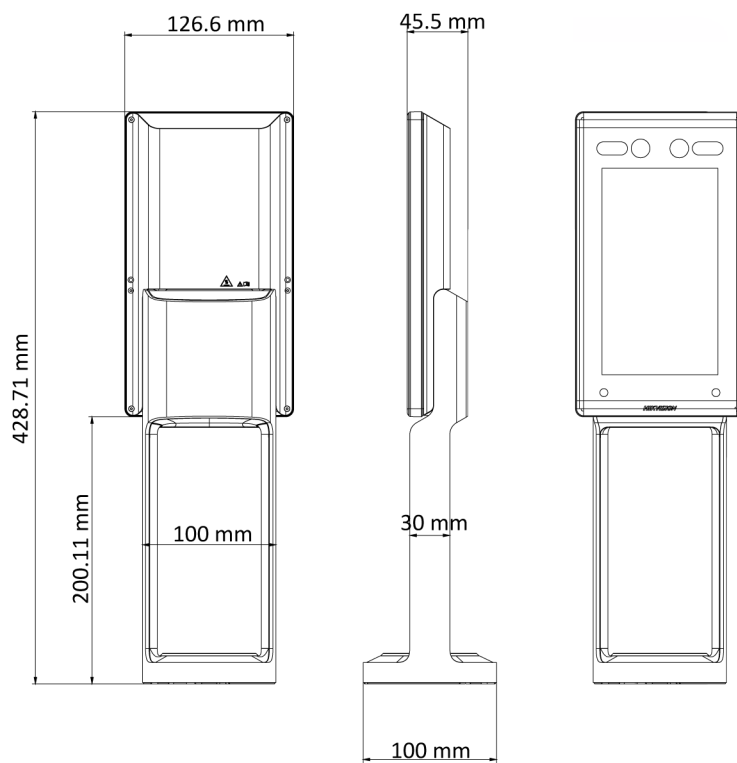

Dimensions

Accessory