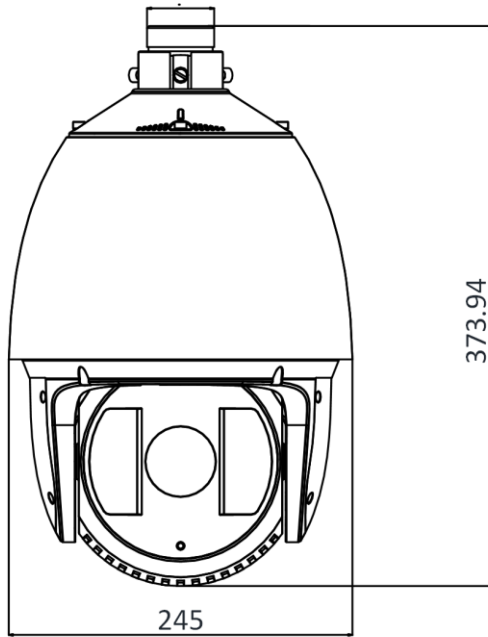

Dimensions

Unit: mm

Accessory

Included

Optional