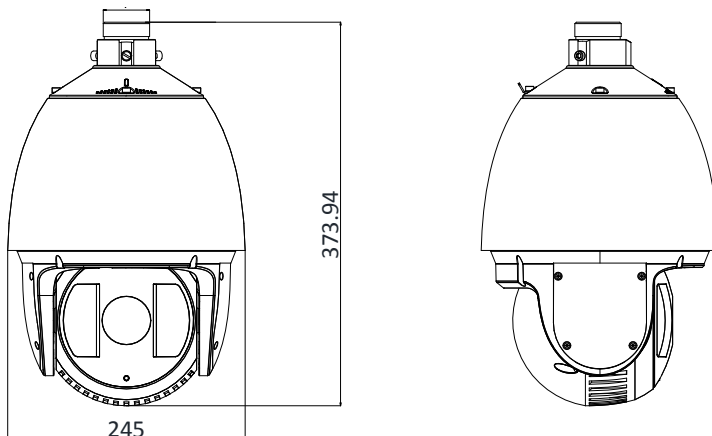

Web Browser	IE 8 to 11, Chrome 31.0+, Firefox 30.0+, Safari 11+
<b>General</b>	
Language (Web Browser Access)	32 languages. English, Russian, Estonian, Bulgarian, Hungarian, Greek, German, Italian, Czech, Slovak, French, Polish, Dutch, Portuguese, Spanish, Romanian, Danish, Swedish, Norwegian, Finnish, Croatian, Slovenian, Serbian, Turkish, Korean, Traditional Chinese, Thai, Vietnamese, Japanese, Latvian, Lithuanian, Portuguese (Brazil)
Power	24 V,3.0A, 50/60Hz, AC (Max. 60 W), Hi-PoE, 42.5 to 57V,1.41A (Max. 50 W) Total max. 60W, including max. 18 W for IR, max. 6 W for heater.
Working Temperature	-40°C to 70°C (-40°F to 158°F)
Working Humidity	≤ 95%
Protection Level	IP66 Standard
Wiper	Yes
Dimensions	Φ 245 mm × 373.94 mm (Φ 9.65" × 14.72")
Weight	Approx. 6 kg (13.23 lb)

## Dimensions

Unit: mm