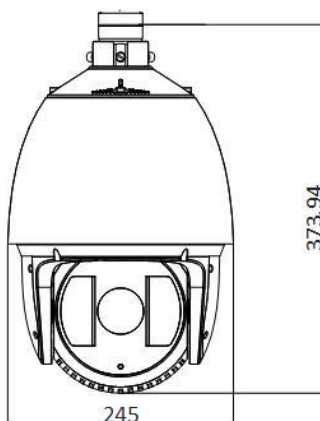

Audio Input	1 audio input, 2.0 to 2.4Vp-p, 1k Ohm±10%
Audio Output	1 audio output, line level, impedance: 600 Ω
Video Output	1.0V[p-p]/75Ω, PAL, NTSC
RS-485	Half duplex, HIKVISION, Pelco-P, Pelco-D, self-adaptive
Supplement Light	
IR Distance	150 m
Smart IR	yes
General	
Dimensions	Φ 245 mm × 373.94 mm (Φ 9.65" × 14.72")
Weight	Approx. 6 kg (13.23 lb)
Power	24 V, 3.0 A, 50/60Hz, AC (Max. 60 W), Hi-PoE, 42.5 to 57 V, 1.41 A (Max. 50 W)
Working Temperature	Outdoor model: -40°C to 70°C (-40°F to 158°F)
Working Humidity	≤ 95%
Web Client Language	32 languages: English, Russian, Estonian, Bulgarian, Hungarian, Greek, German, Italian, Czech, Slovak, French, Polish, Dutch, Portuguese, Spanish, Romanian, Danish, Swedish, Norwegian, Finnish, Croatian, Slovenian, Serbian, Turkish, Korean, Traditional Chinese, Thai, Vietnamese, Japanese, Latvian, Lithuanian, Portuguese (Brazil)
Approval	
Protection	IP66

Available Model

DS-2DF7225IX-AEL/T3

Dimensions

Unit: mm