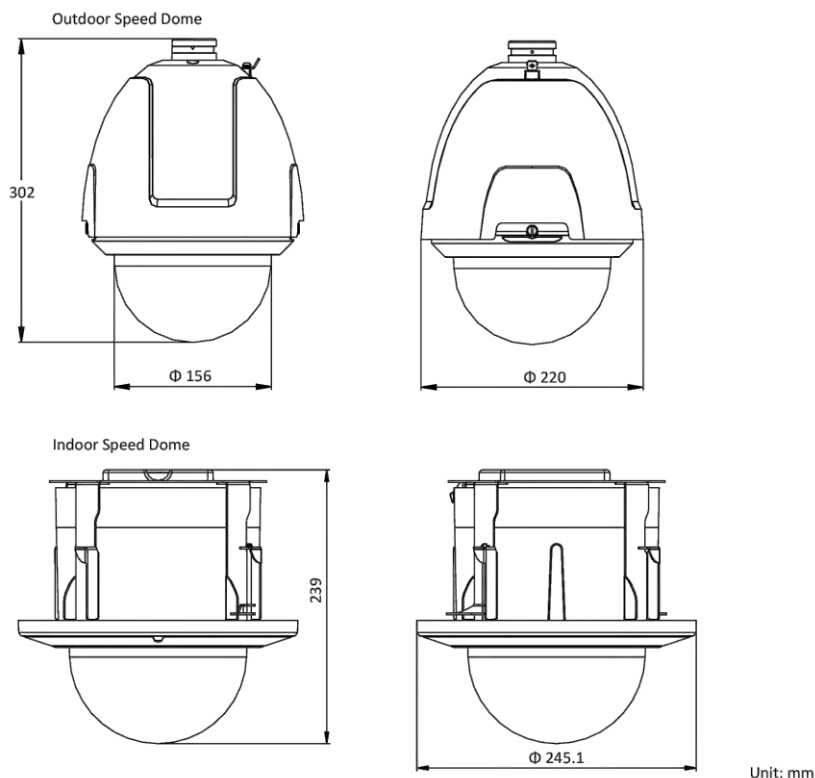

General

Language	32 languages. English, Russian, Estonian, Bulgarian, Hungarian, Greek, German, Italian, Czech, Slovak, French, Polish, Dutch, Portuguese, Spanish, Romanian, Danish, Swedish, Norwegian, Finnish, Croatian, Slovenian, Serbian, Turkish, Korean, Traditional Chinese, Thai, Vietnamese, Japanese, Latvian, Lithuanian, Portuguese (Brazil)
Power	24 V, 3.0 A, 50/60Hz, AC (max. 60 W, including max. 40 W for heater), Hi-PoE, 42.5 to 57 V, 1.41 A (max. 50 W, including max. 20 W for heater)
Working Temperature	-40°C to 70°C (-40°F to 158°F)
Working Humidity	≤95%
Protection Level	IK10, IP66
Dimensions	Φ 220 mm × 302 mm (Φ 8.66" × 11.89")
Weight	Approx. 4 kg (8.82 lb)

DORI

The DORI (detect, observe, recognize, identify) distance gives the general idea of the camera ability to distinguish persons or objects within its field of view. It is calculated based on the camera sensor specification and the criteria given by EN 62676-4: 2015.

DORI	Detect	Observe	Recognize	Identify
Definition	25 px/m	63 px/m	125 px/m	250 px/m
Distance (Tele)	2046.9 m (6715.5 ft)	812.3 m (2664.9 ft)	409.4 m (1343.1 ft)	204.7 m (671.6 ft)

Available Model

DS-2DF5232X-AEL (T3)

Dimensions