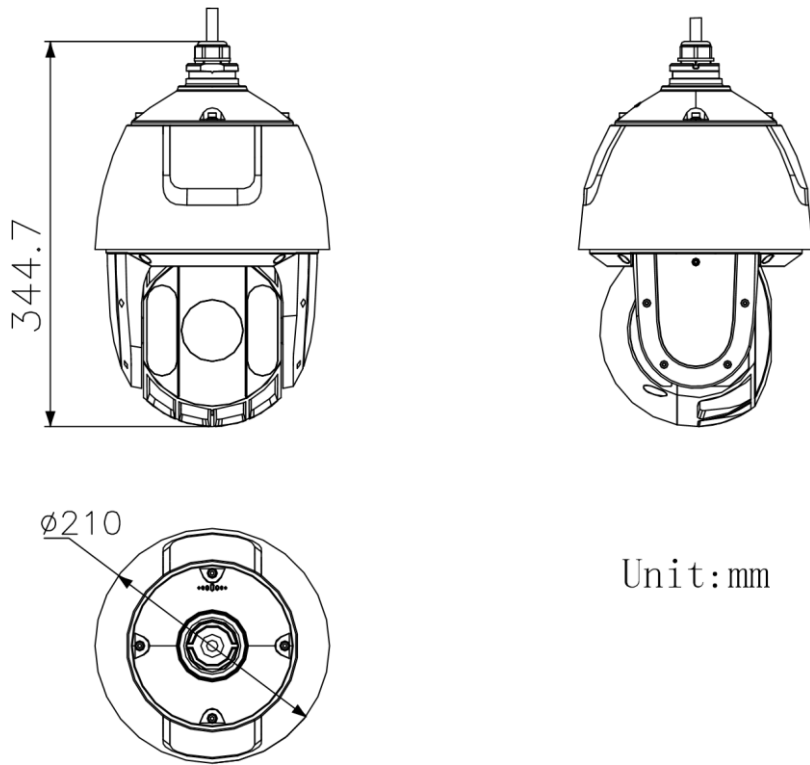

DORI	Detect	Observe	Recognize	Identify
Defintion	25 px/m	63 px/m	125 px/m	250 px/m
Distance(Tele)	2046.9 m (6715.6 ft)	812.3 m (2665.0 ft)	409.4 m (1343.2 ft)	204.7 m (671.2 ft)

▪ **Dimension**

▪ **Accessory**
▪ **Included**

DS-1602ZJ
Wall Mount

▪ **Optional**