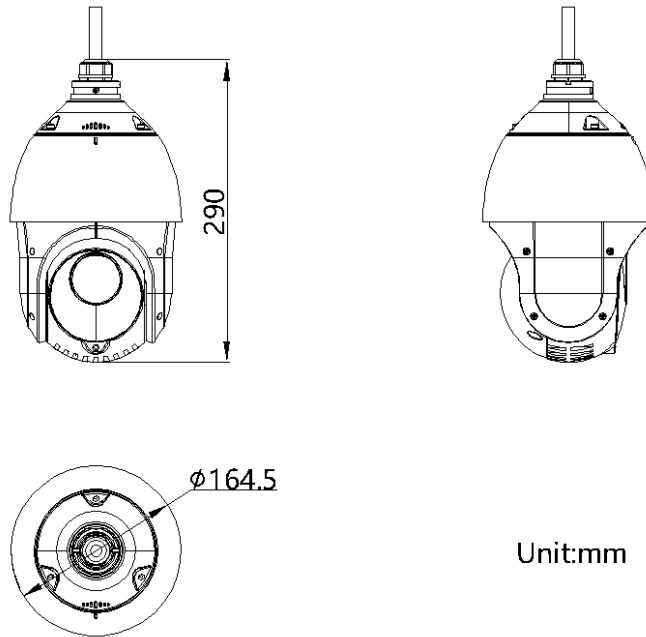

▪ **Dimension**

▪ **Accessory**

▪ **Included**

DS-1618ZJ	ASW0081-122000 2W

▪ **Optional**

DS-1663ZJ	DS-1673ZJ	DS-1671ZJ-SDM9	DS-1681ZJ	DS-1604ZJ-box