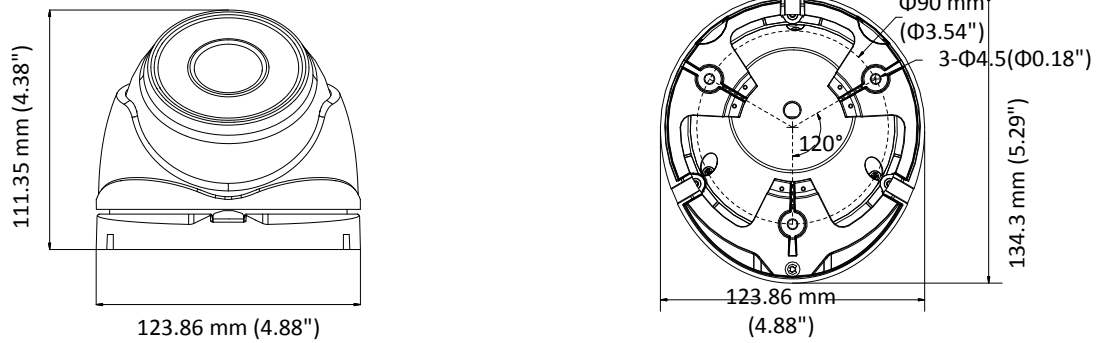

Order Model

DS-2CE56D8T-IT3ZF

Dimension