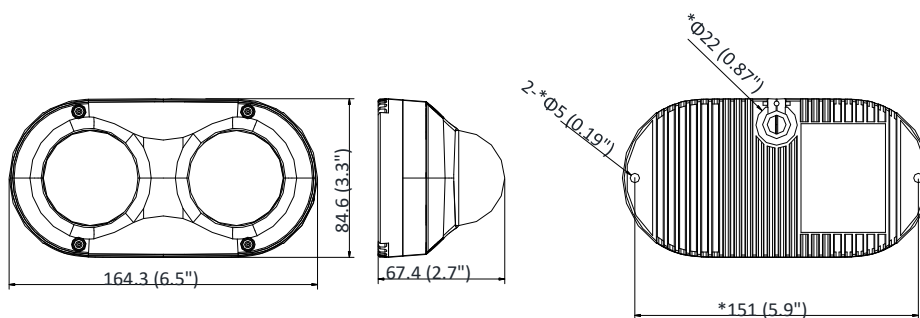

Package Dimension	227 × 172 × 125 mm (8.9" × 6.8" × 4.9")
Camera Weight	770g (1.7 lb.)
With Package Weight	1053g (2.3 lb.)
Approval	
Class	Class B
Protection	Ingress protection: IP67, IK10
EMC	FCC (47 CFR Part 15, Subpart B); CE-EMC (EN 55032: 2015, EN 61000-3-2: 2014, EN 61000-3-3: 2013, EN 50130-4: 2011 +A1: 2014); RCM (AS/NZS CISPR 32: 2015); IC (ICES-003: Issue 6, 2016); KC (KN 32: 2015, KN 35: 2015)
Safety	UL (UL 60950-1); CB (IEC 60950-1:2005 + Am 1:2009 + Am 2:2013); CE-LVD (EN 60950-1:2005 + Am 1:2009 + Am 2:2013); BIS (IS 13252(Part 1):2010+A1:2013+A2:2015)
Environment	CE-RoHS (2011/65/EU); WEEE (2012/19/EU); Reach (Regulation (EC) No 1907/2006)

* Listed resolutions are only selectable options. It does not mean that all streams can work at their maximum resolution at the same time.

Available Model

DS-2CD6D52G0-IH (2.8/4/6 mm), DS-2CD6D52G0-IHS (2.8/4/6 mm)

Dimension

Unit: mm(inch)