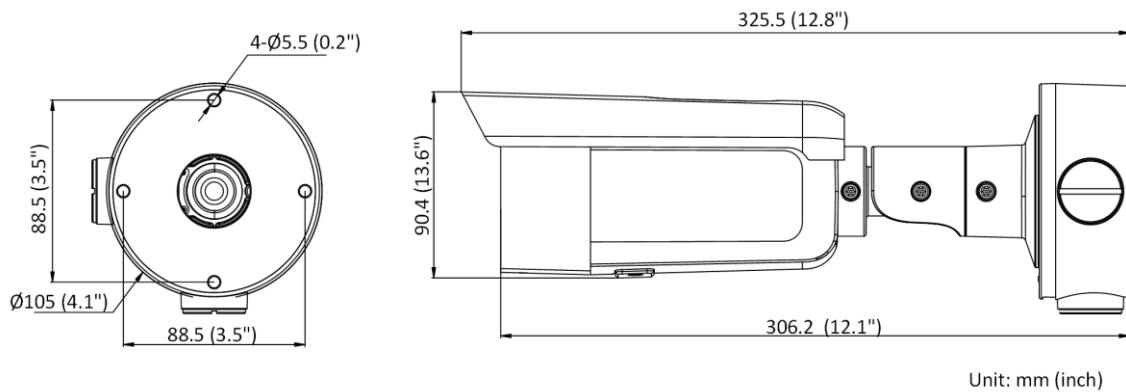

Approval

EMC	FCC SDoC (47 CFR Part 15, Subpart B); CE-EMC (EN 55032: 2015, EN 61000-3-2: 2019, EN 61000-3-3: 2013, EN 50130-4: 2011 +A1: 2014); IC VoC (ICES-003: Issue 6, 2019); KC (KN 32: 2015, KN 35: 2015)
Safety	UL (UL 60950-1); CB (IEC 60950-1:2005 + Am 1:2009 + Am 2:2013, IEC 62368-1:2014); CE-LVD (EN 60950-1:2006+A2:2013, IEC 62368-1:2014+A11:2017); BIS (IS 13252(Part 1):2010+A1:2013+A2:2015)
Environment	CE-RoHS (2011/65/EU); WEEE (2012/19/EU); Reach (Regulation (EC) No 1907/2006);
Protection	IP67 (IEC 60529-2013)

Available Model

DS-2CD3T86G2-4IS (2.8/4/6/12 mm)

Dimension