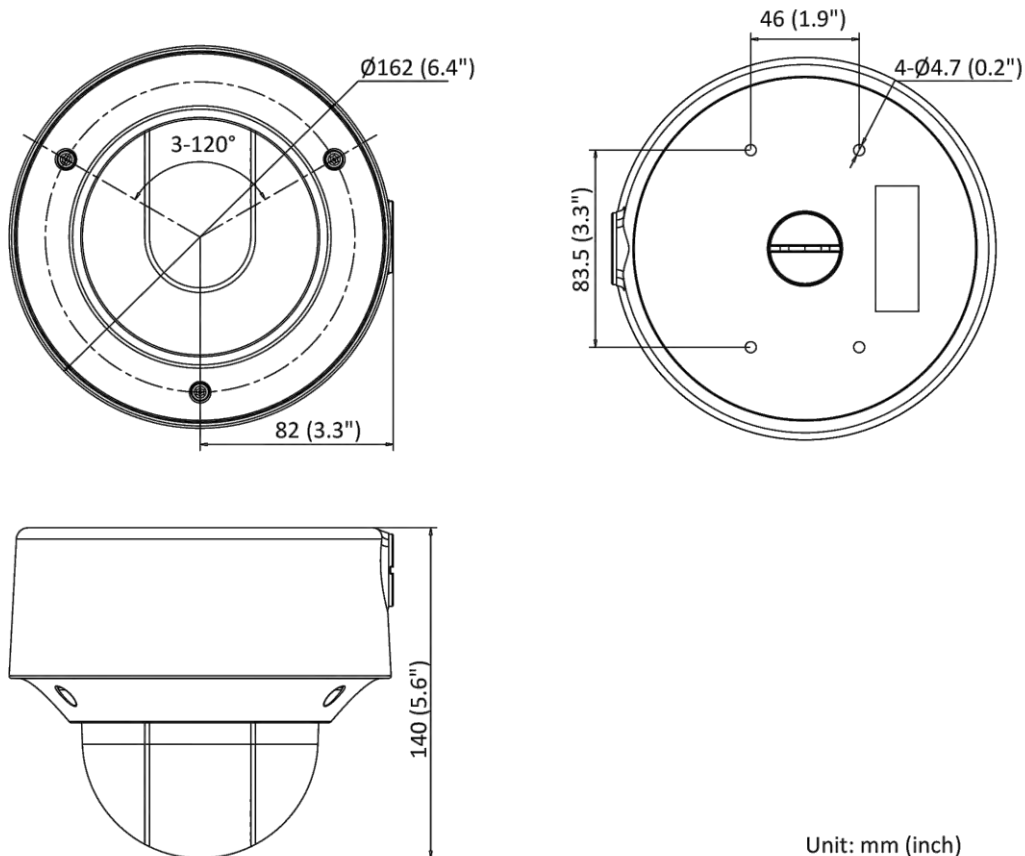

With Package Weight	Approx. 2058 g (4.5 lb.)
Approval	
EMC	FCC SDoC (47 CFR Part 15, Subpart B); CE-EMC (EN 55032: 2015, EN 61000-3-2: 2014, EN 61000-3-3: 2013, EN 50130-4: 2011 +A1: 2014); RCM (AS/NZS CISPR 32: 2015); IC VoC (ICES-003: Issue 6, 2016); KC (KN 32: 2015, KN 35: 2015)
Safety	UL (UL 60950-1); CB (IEC 60950-1:2005 + Am 1:2009 + Am 2:2013, IEC 62368-1:2014); CE-LVD (EN 60950-1:2005 + Am 1:2009 + Am 2:2013, IEC 62368-1:2014); BIS (IS 13252(Part 1):2010+A1:2013+A2:2015); LOA (IEC/EN 60950-1)
Environment	CE-RoHS (2011/65/EU); WEEE (2012/19/EU); Reach (Regulation (EC) No 1907/2006)
Protection	IP67 (IEC 60529-2013), IK10 (IEC 62262:2002)

▪ **Available Model**

DS-2CD3D86G2T-IZHS (2.8 to 12 mm, 8 to 32 mm)

▪ **Dimension**

Unit: mm (inch)