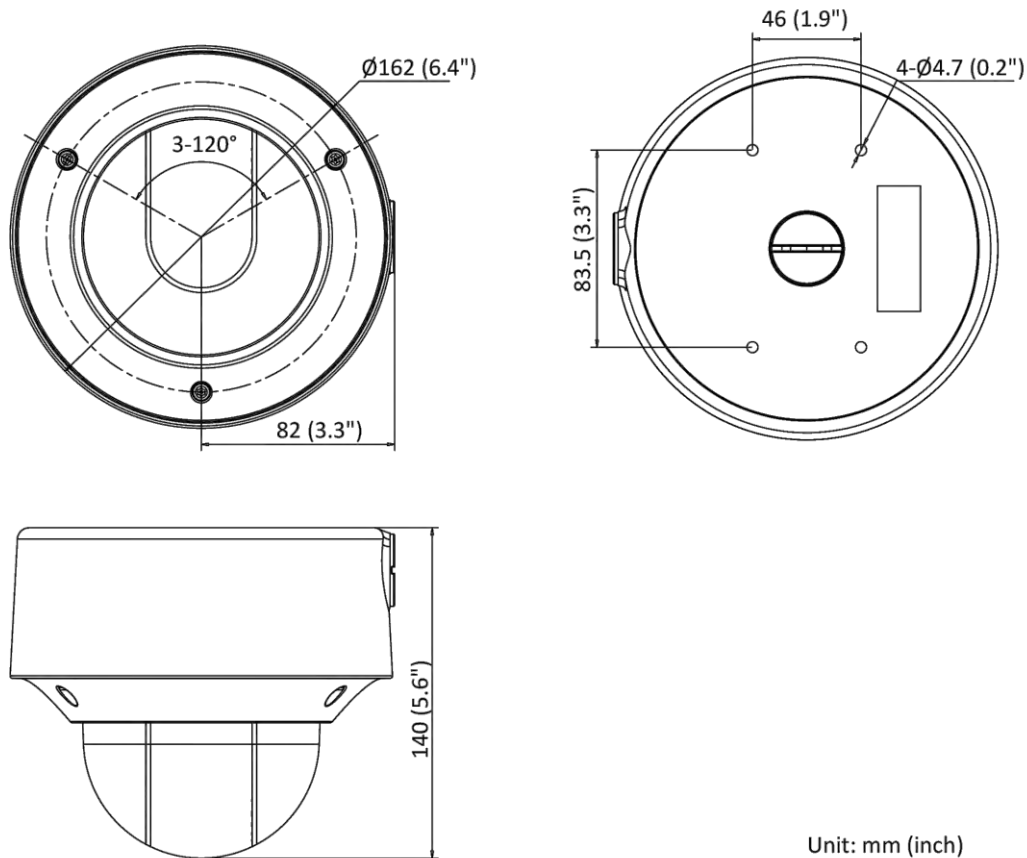

Approval	
EMC	FCC SDoC (47 CFR Part 15, Subpart B); CE-EMC (EN 55032: 2015, EN 61000-3-2: 2014, EN 61000-3-3: 2013, EN 50130-4: 2011 +A1: 2014); RCM (AS/NZS CISPR 32: 2015); IC VoC (ICES-003: Issue 6, 2016); KC (KN 32: 2015, KN 35: 2015)
Safety	UL (UL 60950-1); CB (IEC 60950-1:2005 + Am 1:2009 + Am 2:2013, IEC 62368-1:2014); CE-LVD (EN 60950-1:2005 + Am 1:2009 + Am 2:2013, IEC 62368-1:2014); BIS (IS 13252(Part 1):2010+A1:2013+A2:2015); LOA (IEC/EN 60950-1)
Environment	CE-RoHS (2011/65/EU); WEEE (2012/19/EU); Reach (Regulation (EC) No 1907/2006)
Protection	IP67 (IEC 60529-2013), IK10 (IEC 62262:2002)
Anti-Corrosion Protection	NEMA 4X: NEMA 250-2014

▪ **Available Model**

DS-2CD3D46G2T-IZHSY (2.8 to 12 mm, 8 to 32 mm)

▪ **Dimension**

Unit: mm (inch)