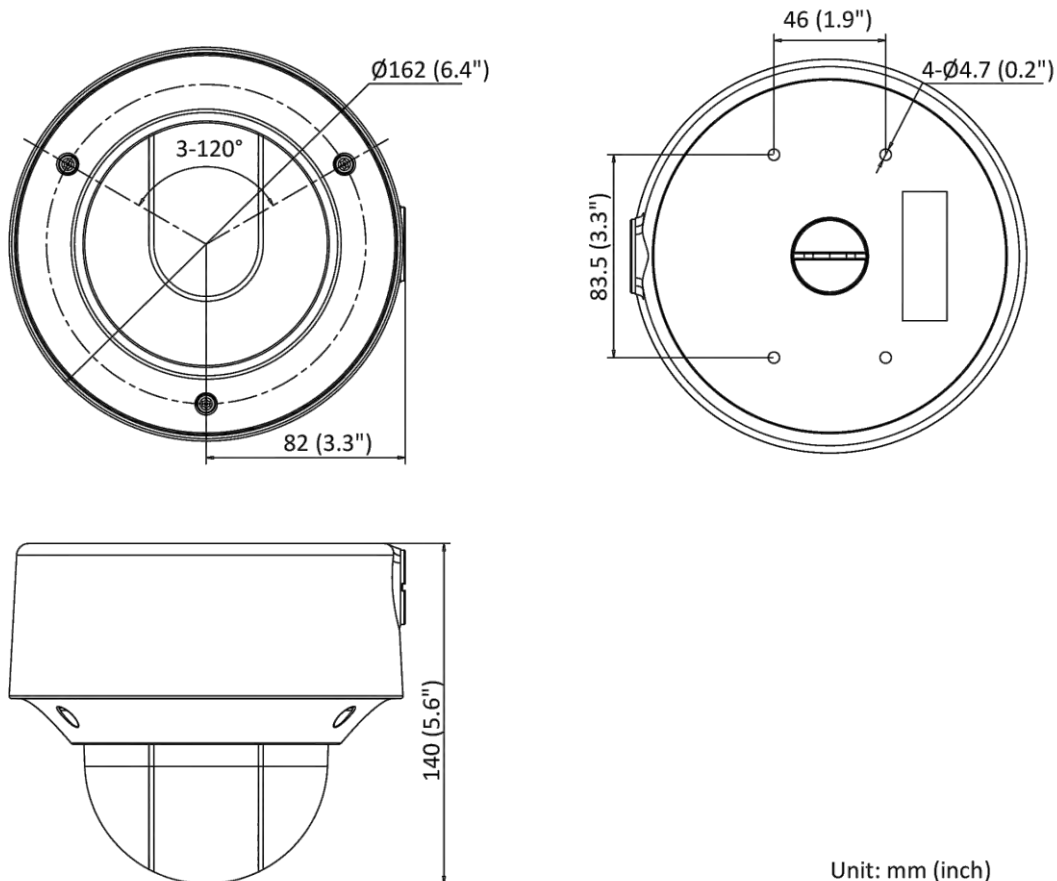

Approval	
EMC	FCC SDoC (47 CFR Part 15, Subpart B); CE-EMC (EN 55032: 2015, EN 61000-3-2: 2014, EN 61000-3-3: 2013, EN 50130-4: 2011 +A1: 2014); RCM (AS/NZS CISPR 32: 2015); IC VoC (ICES-003: Issue 6, 2016); KC (KN 32: 2015, KN 35: 2015)
Safety	UL (UL 60950-1); CB (IEC 60950-1:2005 + Am 1:2009 + Am 2:2013, IEC 62368-1:2014); CE-LVD (EN 60950-1:2005 + Am 1:2009 + Am 2:2013, IEC 62368-1:2014); BIS (IS 13252(Part 1):2010+A1:2013+A2:2015); LOA (IEC/EN 60950-1)
Environment	CE-RoHS (2011/65/EU); WEEE (2012/19/EU); Reach (Regulation (EC) No 1907/2006)
Protection	IP67 (IEC 60529-2013), IK10 (IEC 62262:2002)
Anti-Corrosion Protection	NEMA 4X: NEMA 250-2014

▪ Available Model

DS-2CD3D26G2T-IZHSY (2.8 to 12 mm, 8 to 32 mm)

▪ Dimension

Unit: mm (inch)