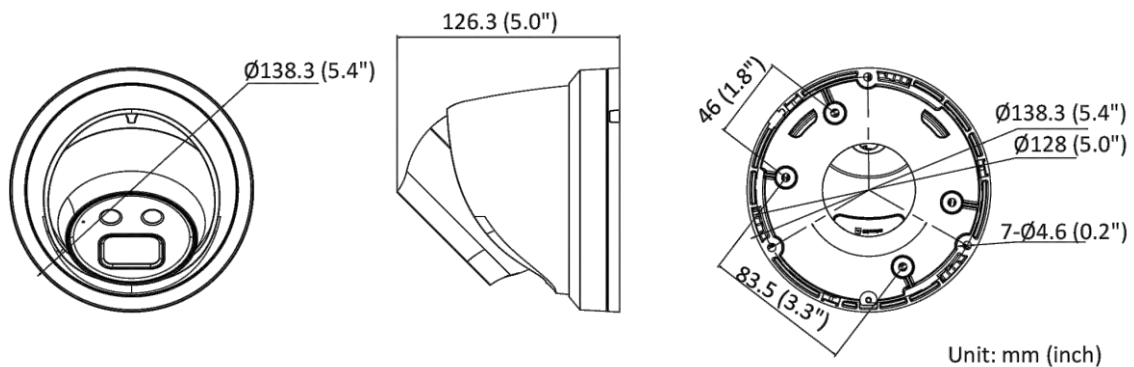

Approval	
EMC	FCC SDoC (47 CFR Part 15, Subpart B); CE-EMC (EN 55032: 2015, EN 61000-3-2: 2019, EN 61000-3-3: 2013, EN 50130-4: 2011 +A1: 2014); RCM (AS/NZS CISPR 32: 2015); IC VoC (ICES-003: Issue 6, 2019); KC (KN 32: 2015, KN 35: 2015)
Safety	UL (UL 60950-1); CB (IEC 60950-1:2005 + Am 1:2009 + Am 2:2013, IEC 62368-1:2014); CE-LVD (EN 60950-1:2006+A2:2013, IEC 62368-1:2014+A11:2017); BIS (IS 13252(Part 1):2010+A1:2013+A2:2015); LOA (SANS IEC60950-1)
Environment	CE-RoHS (2011/65/EU); WEEE (2012/19/EU); Reach (Regulation (EC) No 1907/2006)
Protection	IP67 (IEC 60529-2013)

▪ Available Model

DS-2CD3356G2-ISU (2.8/4/6 mm)

▪ Dimension