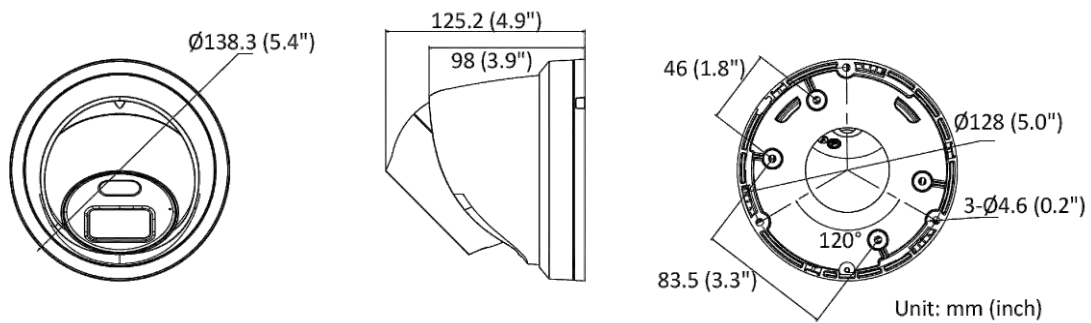

Safety	UL (UL 60950-1); CB (IEC 60950-1:2005 + Am 1:2009 + Am 2:2013, IEC 62368-1:2014); CE-LVD (EN 60950-1:2005 + Am 1:2009 + Am 2:2013, IEC 62368-1:2014); BIS (IS 13252(Part 1):2010+A1:2013+A2:2015); LOA (IEC/EN 60950-1)
Environment	CE-RoHS (2011/65/EU); WEEE (2012/19/EU); Reach (Regulation (EC) No 1907/2006)
Protection	IP67 (IEC 60529-2013)

▪ **Available Model**

DS-2CD3347G2-LS (2.8/4/6 mm)

DS-2CD3347G2-LSU (2.8/4/6 mm)

▪ **Dimension**