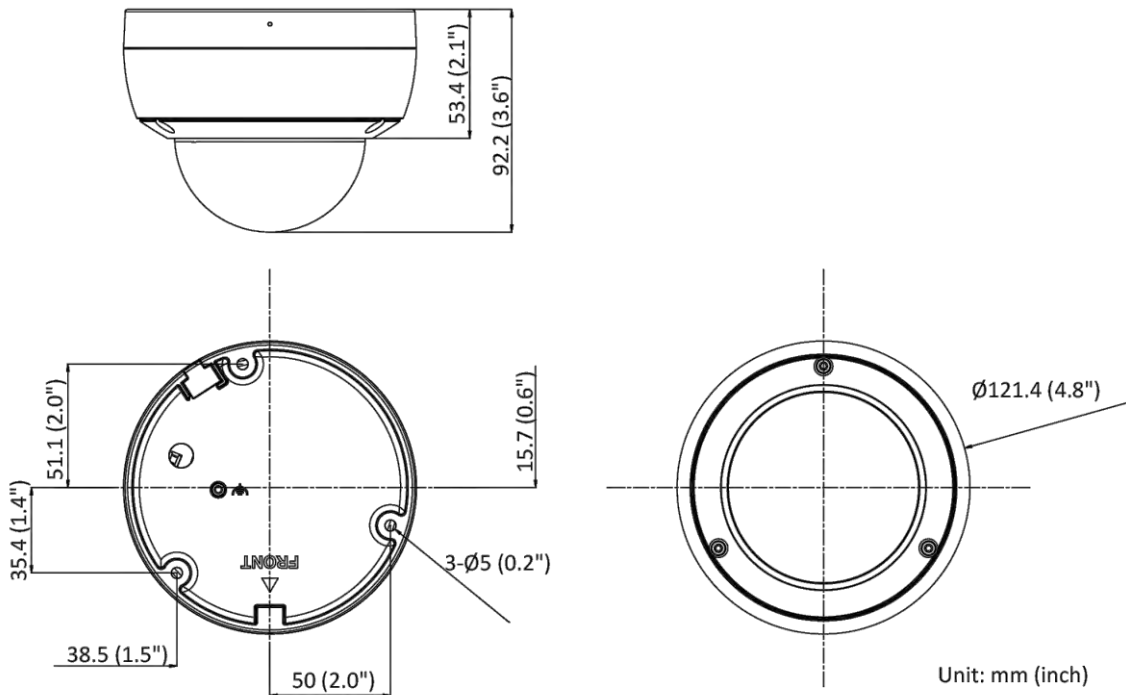

Approval	
EMC	FCC SDoC (47 CFR Part 15, Subpart B); CE-EMC (EN 55032: 2015, EN 61000-3-2: 2019, EN 61000-3-3: 2013, EN 50130-4: 2011 +A1: 2014); RCM (AS/NZS CISPR 32: 2015); IC VoC (ICES-003: Issue 6, 2019); KC (KN 32: 2015, KN 35: 2015)
Safety	UL (UL 60950-1); CB (IEC 60950-1:2005 + Am 1:2009 + Am 2:2013, IEC 62368-1:2014); CE-LVD (EN 60950-1:2006+A2:2013, IEC 62368-1:2014+A11:2017); BIS (IS 13252(Part 1):2010+A1:2013+A2:2015); LOA (SANS IEC60950-1)
Environment	CE-RoHS (2011/65/EU); WEEE (2012/19/EU); Reach (Regulation (EC) No 1907/2006)
Protection	IP67 (IEC 60529-2013), IK10 (IEC 62262:2002)

▪ Available Model

- DS-2CD3156G2-IS (2.8 mm)
- DS-2CD3156G2-ISU (2.8 mm)

▪ Dimension