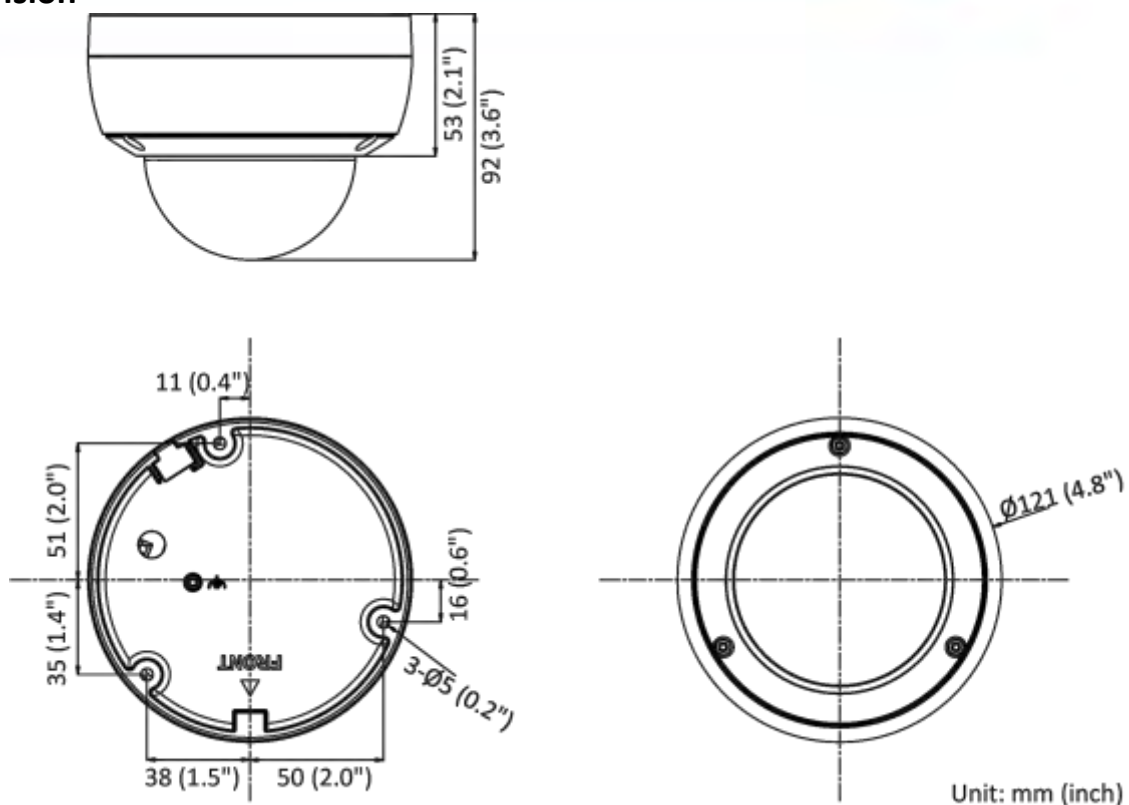

▪ Dimension

▪ Accessory

▪ Optional

DS-1276ZJ-SUS Corner Mount	DS-1280ZJ-DM46 Junction Box	DS-1272ZJ-120B Wall Mount	DS-1275ZJ-SUS Vertical Pole Mount