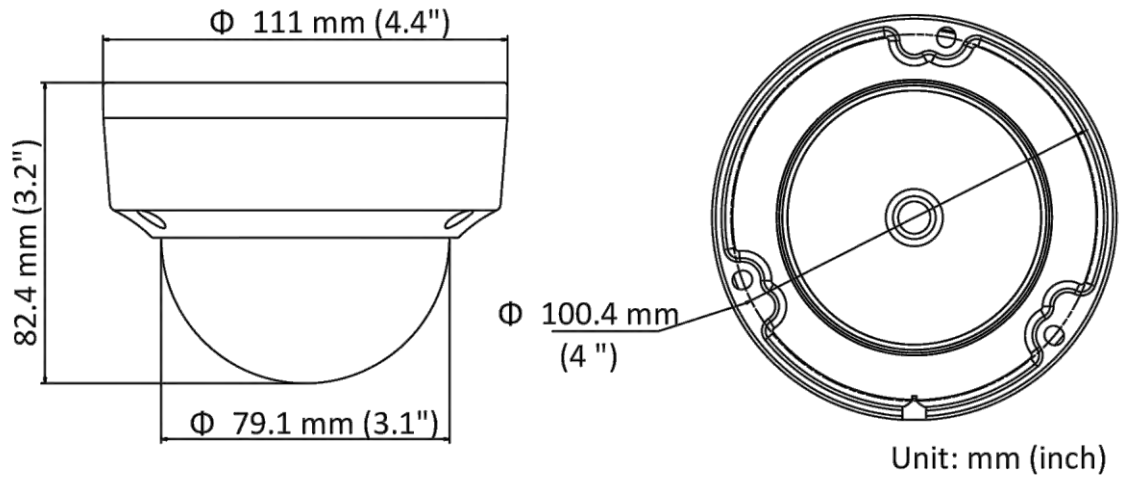

* Listed resolutions are only selectable options. It does not mean that all streams can work at their maximum resolution at the

same time.

Available Model

DS-2CD3121G0-I (2.8/4/6 mm)

Dimension

Accessory

DS-1258ZJ
Wall Mount