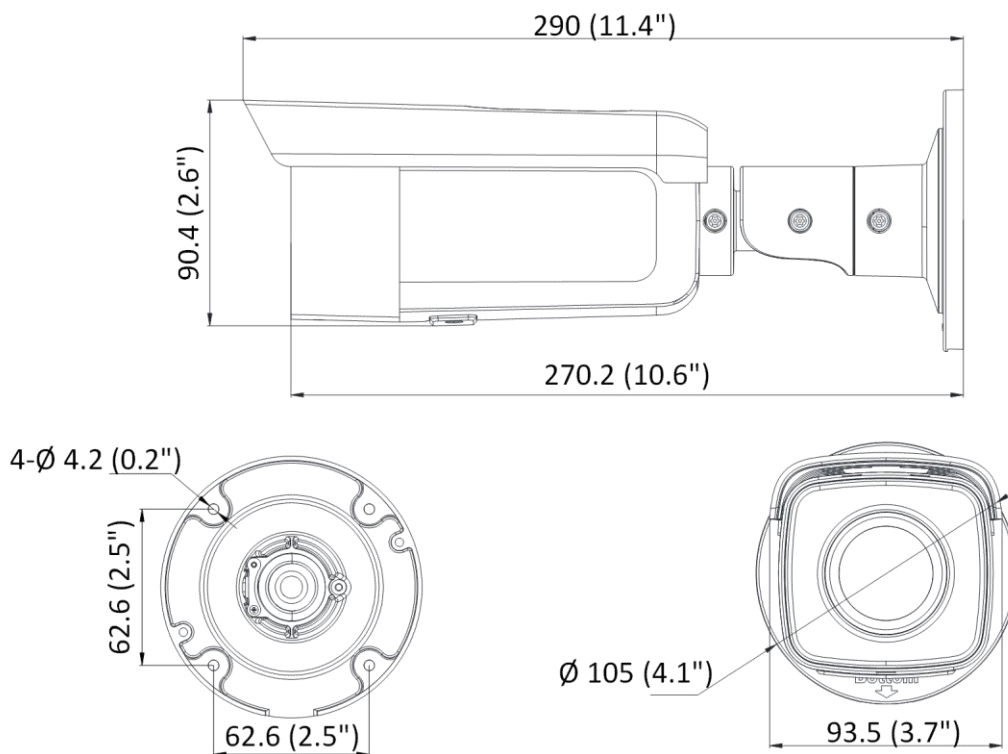

Weight	Camera: approx. 1270 g (2.8 lb.) With package: approx. 1510 g (3.3 lb.)
Approval	
EMC	FCC (47 CFR Part 15, Subpart B); CE-EMC (EN 55032: 2015, EN 61000-3-2: 2014, EN 61000-3-3: 2013, EN 50130-4: 2011 +A1: 2014); RCM (AS/NZS CISPR 32: 2015); IC (ICES-003: Issue 6, 2016); KC (KN 32: 2015, KN 35: 2015)
Safety	UL (UL 60950-1); CB (IEC 60950-1:2005 + Am 1:2009 + Am 2:2013); CE-LVD (EN 60950-1:2005 + Am 1:2009 + Am 2:2013); BIS (IS 13252(Part 1):2010+A1:2013+A2:2015); LOA (IEC/EN 60950-1)
Chemistry	CE-RoHS (2011/65/EU); WEEE (2012/19/EU); Reach (Regulation (EC) No 1907/2006)
Protection	Ingress protection: IP67 (IEC 60529-2013)

* Listed resolutions are only selectable options. It does not mean that all streams can work at their maximum resolution at the same time.

Available Model

- DS-2CD2T86G2-2I (2.8 mm)
- DS-2CD2T86G2-2I (4 mm)
- DS-2CD2T86G2-2I (6 mm)
- DS-2CD2T86G2-4I (2.8 mm)
- DS-2CD2T86G2-4I (4 mm)
- DS-2CD2T86G2-4I (6 mm)

Dimension

Unit: mm(inch)