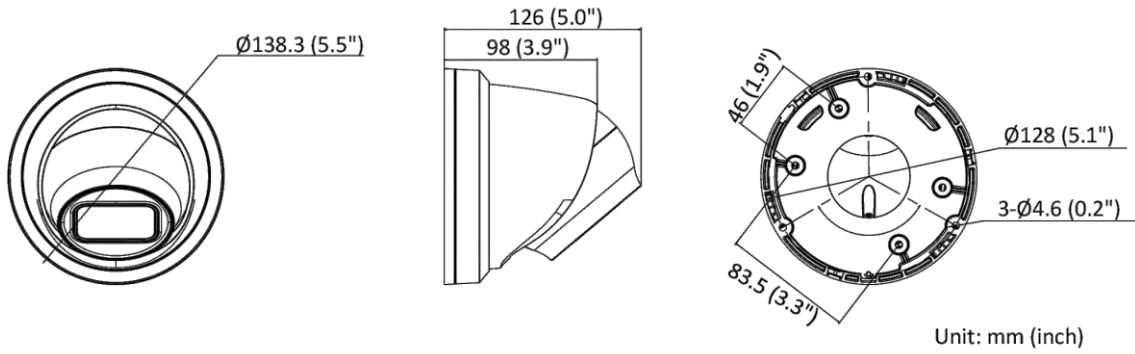

▪ **Available Model**

DS-2CD2H86G2T-IZS (2.8 to 12 mm)

▪ **Dimension**

▪ **Accessory**

▪ **Optional**

DS-1273ZJ-140 Wall mount	DS-1273ZJ-140 (Black) Wall Mount	DS-1271ZJ-140 Pendant Mount