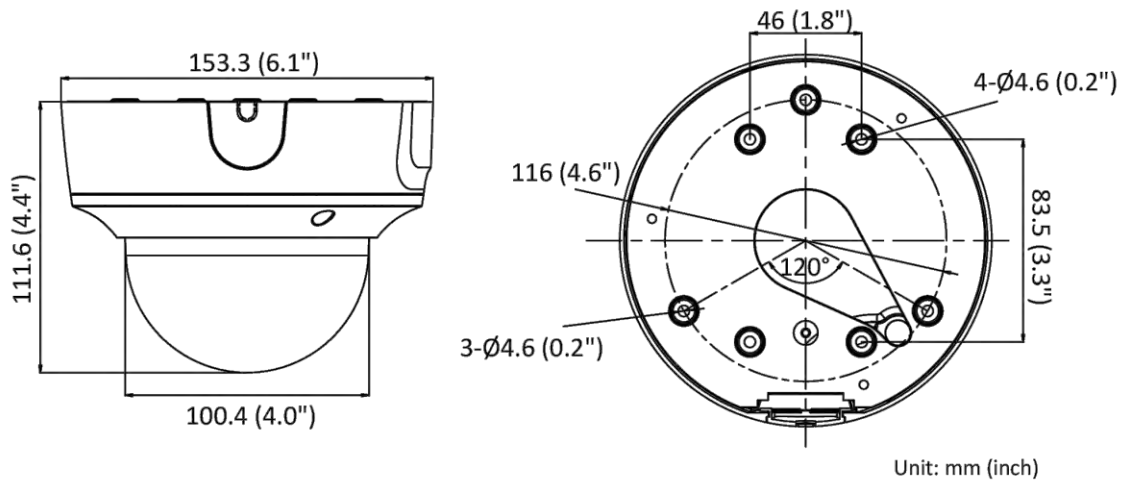

▪ **Dimension**

▪ **Accessory**

▪ **Optional**

DS-1471ZJ-155 Pendant Mount	DS-1473ZJ-155B Wall Mount	DS-1473ZJ-155 Wall Mount	DS-1280ZJ-DM55 Junction Box	DS-1475ZJ-SUS Vertical Pole Mount
DS-1476ZJ-SUS Corner Mount	DS-1227ZJ-DM44 Pendant Mount