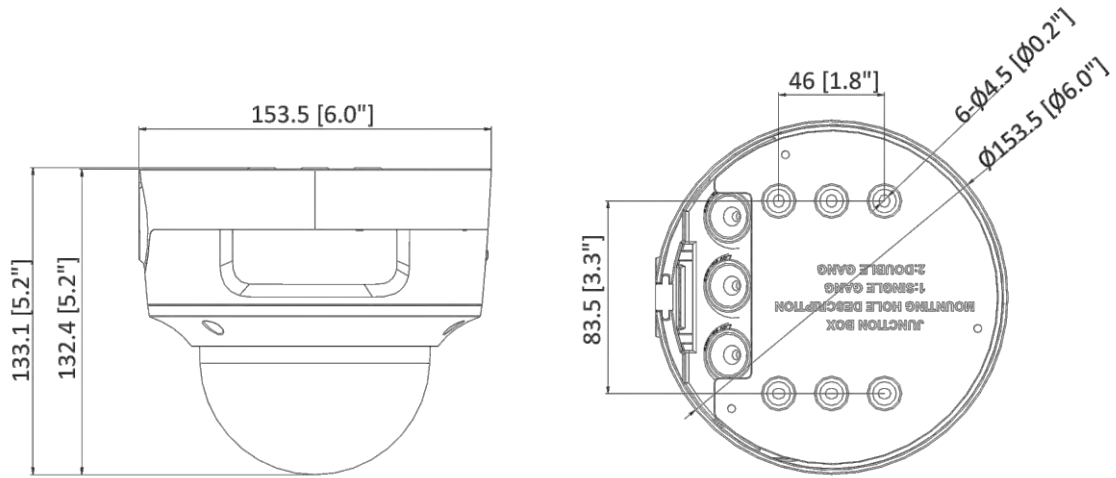

▪ **Dimension**

Unit: mm (inch)

▪ **Accessory**

▪ **Optional**

DS-1473ZJ-155B Wall Mount	DS-1473ZJ-155 Wall Mount	DS-1476ZJ-SUS Corner Mount	DS-1475ZJ-SUS Vertical Pole Mount	DS-1227ZJ-DM37 In-Ceiling Mount
DS-1471ZJ-155 Pendant Mount