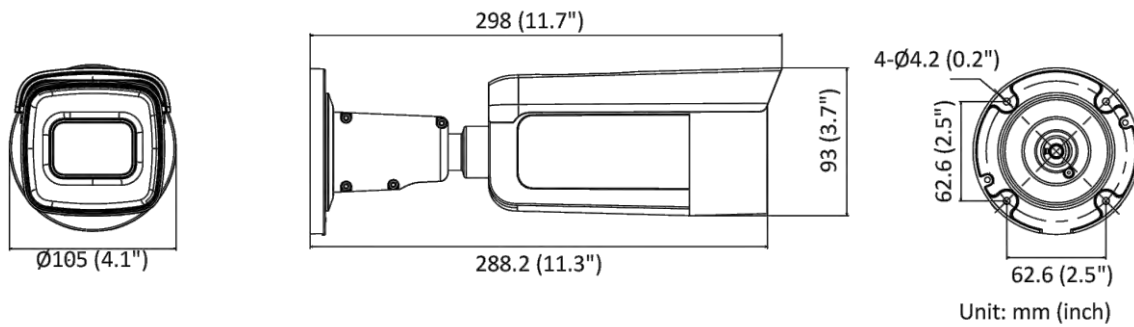

## ▪ Specification

Camera	
Image Sensor	1/2.7" Progressive Scan CMOS
Min. Illumination	Color: 0.003 Lux @ (F1.4, AGC ON)
Shutter Speed	1/3 s to 1/100,000 s
Day & Night	ICR Cut
Slow Shutter	Yes
Angle Adjustment	Pan: 0° to 355°, tilt: 0° to 90°, rotate: 0° to 360°
P/N	P/N
Wide Dynamic Range	120 dB
Power-off Memory	Yes
Lens	
Lens Type & FOV	2.8 to 12 mm, horizontal FOV 108° to 30°, vertical FOV 56° to 17°, diagonal FOV 131° to 35°
Aperture	F1.4
Lens Mount	Ø14
Aperture Type	Fixed
Focus	Auto
Illuminator	
IR Range	Up to 60 m
Wavelength	850 nm
Smart Supplement Light	Yes
Supplement Light	IR
Video	
Max. Resolution	2592 × 1944
Main Stream	50Hz: 20fps (2592 × 1944) 25fps (2688 × 1520, 2304 × 1296, 1920 × 1080, 1280 × 720) 60Hz: 20fps (2944 × 1656) 30fps (2688 × 1520, 2304 × 1296, 1920 × 1080, 1280 × 720)
Sub Stream	50Hz: 25fps (640 × 480, 640 × 360, 320 × 240) 60Hz: 30fps (640 × 480, 640 × 360, 320 × 240)
Third Stream	50Hz: 25fps (1280 × 720, 640 × 480, 640 × 360, 360 × 240) 60Hz: 30fps (1280 × 720, 640 × 480, 640 × 360, 360 × 240)
Video Compression	Main stream: H.265/H.264 Sub-stream: H.265/H.264/MJPEG Third stream: H.265/H.264
Video Bit Rate	32 Kbps to 8 Mbps
H.264 Type	Baseline Profile/Main Profile/High Profile
H.265 Type	Main Profile
H.264+	Main Stream supports
H.265+	Main Stream supports
Bit Rate Control	CBR/VBR
Scalable Video Coding (SVC)	Yes
Region of Interest (ROI)	1 fixed regions for each stream

## Dimension