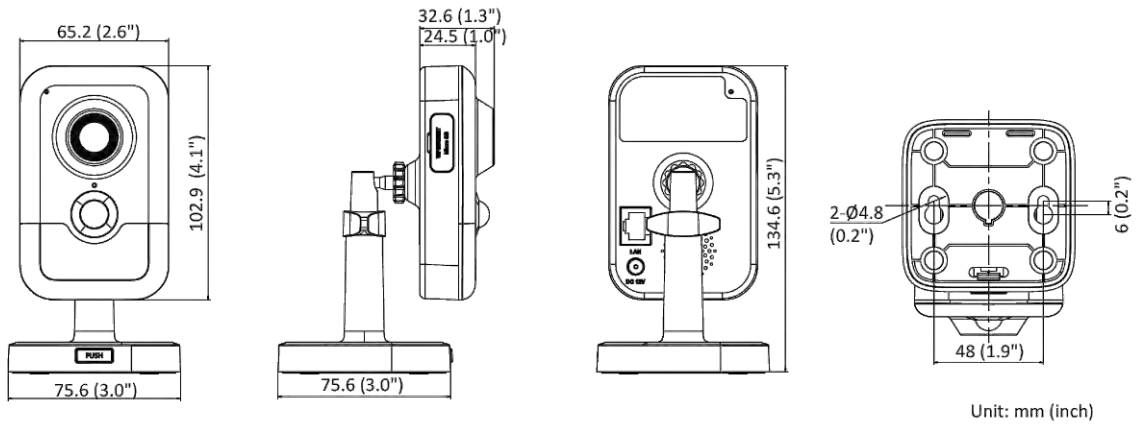

Web Client Language	33 languages English, Russian, Estonian, Bulgarian, Hungarian, Greek, German, Italian, Czech, Slovak, French, Polish, Dutch, Portuguese, Spanish, Romanian, Danish, Swedish, Norwegian, Finnish, Croatian, Slovenian, Serbian, Turkish, Korean, Traditional Chinese, Thai, Vietnamese, Japanese, Latvian, Lithuanian, Portuguese (Brazil), Ukrainian
General Function	Anti-flicker, heartbeat, password reset via email, pixel counter
Storage Conditions	-10 °C to 40 °C (14 °F to 104 °F). Humidity 95% or less (non-condensing)
Startup and Operating Conditions	-10 °C to 40 °C (14 °F to 104 °F). Humidity 95% or less (non-condensing)
Camera Material	Plastic
Camera Dimension	2.8 mm and 4 mm: 102.9 mm × 65.2 mm × 32.6 mm (4.1" × 2.6" × 1.3") 2 mm: 102.9 mm × 65.2 mm × 28.8 mm (4.1" × 2.6" × 1.1")
Package Dimension	150 mm × 125 mm × 99 mm (5.9" × 4.9" × 3.9")
Camera Weight	Approx. 120 g (0.3 lb.)
With Package Weight	Approx. 430 g (0.9 lb.)
<b>Approval</b>	
EMC	FCC SDoC (47 CFR Part 15, Subpart B); CE-EMC (EN 55032: 2015, EN 61000-3-2:2019, EN 61000-3-3:2013+A1:2019, EN 50130-4: 2011 +A1: 2014); KC (KN 32: 2015, KN 35: 2015)
Safety	UL (UL 62368-1); CB (IEC 62368-1:2014+A11); CE-LVD (EN 62368-1:2014/A11:2017)
Environment	CE-RoHS (2011/65/EU); WEEE (2012/19/EU); Reach (Regulation (EC) No 1907/2006)

#### ▪ Available Model

DS-2CD2446G2-I (2/2.8/4 mm)

▪ **Dimension**

2 mm Model

2.8 and 4 mm Model

Distributed by

**HIKVISION®****Headquarters**

No.555 Qianmo Road, Binjiang District,  
Hangzhou 310051, China  
T +86-571-8807-5998  
overseasbusiness@hikvision.com