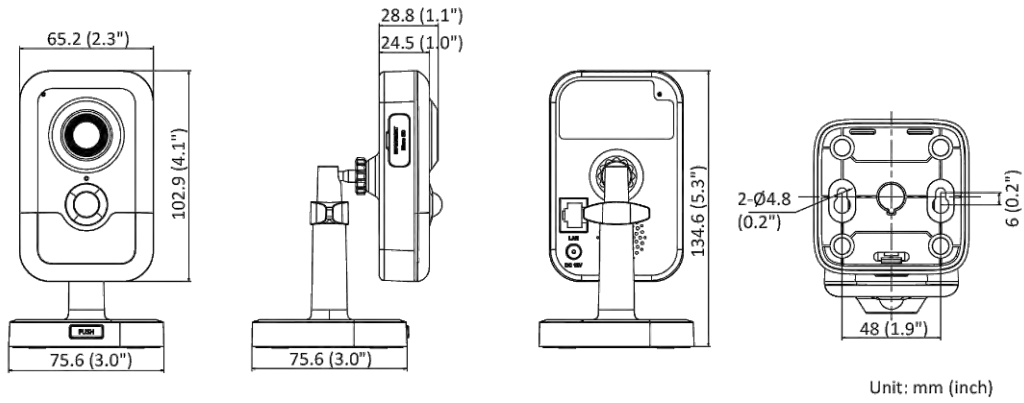

Web Client Language	33 languages English, Russian, Estonian, Bulgarian, Hungarian, Greek, German, Italian, Czech, Slovak, French, Polish, Dutch, Portuguese, Spanish, Romanian, Danish, Swedish, Norwegian, Finnish, Croatian, Slovenian, Serbian, Turkish, Korean, Traditional Chinese, Thai, Vietnamese, Japanese, Latvian, Lithuanian, Portuguese (Brazil), Ukrainian
General Function	Anti-flicker, heartbeat, password reset via email, pixel counter
Storage Conditions	-10 °C to 40 °C (14 °F to 104 °F). Humidity 95% or less (non-condensing)
Startup and Operating Conditions	-10 °C to 40 °C (14 °F to 104 °F). Humidity 95% or less (non-condensing)
Camera Material	Plastic
Camera Dimension	2.8 mm and 4 mm: 102.9 mm × 65.2 mm × 32.6 mm (4.1" × 2.6" × 1.3") 2 mm: 102.9 mm × 65.2 mm × 28.8 mm (4.1" × 2.6" × 1.1")
Package Dimension	150 mm × 125 mm × 99 mm (5.9" × 4.9" × 3.9")
Camera Weight	Approx. 120 g (0.3 lb.)
With Package Weight	Approx. 430 g (0.9 lb.)
<b>Approval</b>	
EMC	FCC SDoC (47 CFR Part 15, Subpart B); CE-EMC (EN 55032: 2015, EN 61000-3-2:2019, EN 61000-3-3:2013+A1:2019, EN 50130-4: 2011 +A1: 2014); KC (KN 32: 2015, KN 35: 2015)
Safety	UL (UL 62368-1); CB (IEC 62368-1:2014+A11); CE-LVD (EN 62368-1:2014/A11:2017)
Environment	CE-RoHS (2011/65/EU); WEEE (2012/19/EU); Reach (Regulation (EC) No 1907/2006)

#### ▪ Available Model

DS-2CD2446G2-I (2/2.8/4 mm)

▪ **Dimension**

2 mm Model

2.8 and 4 mm Model

Distributed by

**HIKVISION®****Headquarters**

No.555 Qianmo Road, Binjiang District,  
Hangzhou 310051, China  
T +86-571-8807-5998  
overseasbusiness@hikvision.com