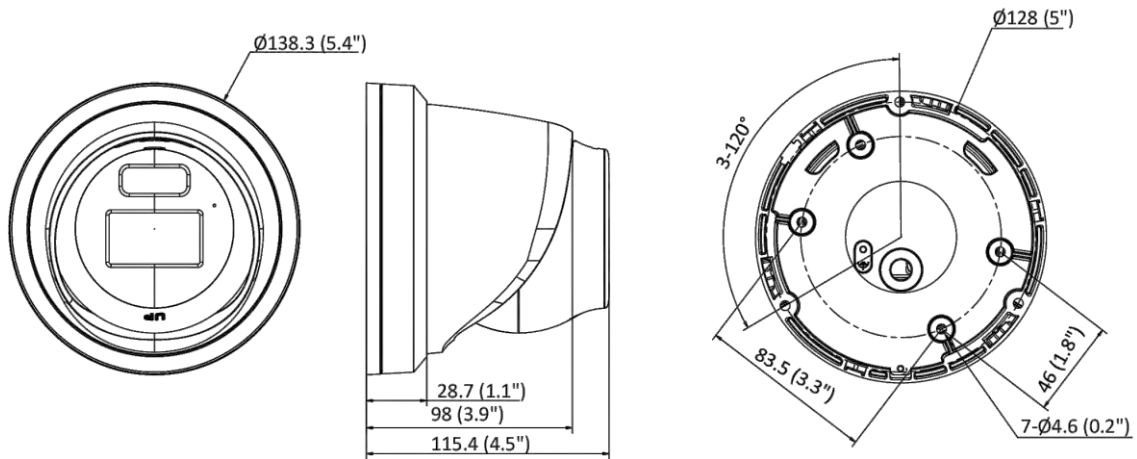

▪ **Dimension**

Unit: mm (inch)

▪ **Accessory**

▪ **Optional**

DS-1275ZJ-SUS Vertical Pole Mount	DS-1271ZJ-140 Pendant Mount	DS-1273ZJ-140B Wall Mount	DS-1280ZJ-PT6 Junction Box	DS-1276ZJ-SUS Corner Mount
DS-1273ZJ-140 Wall Mount