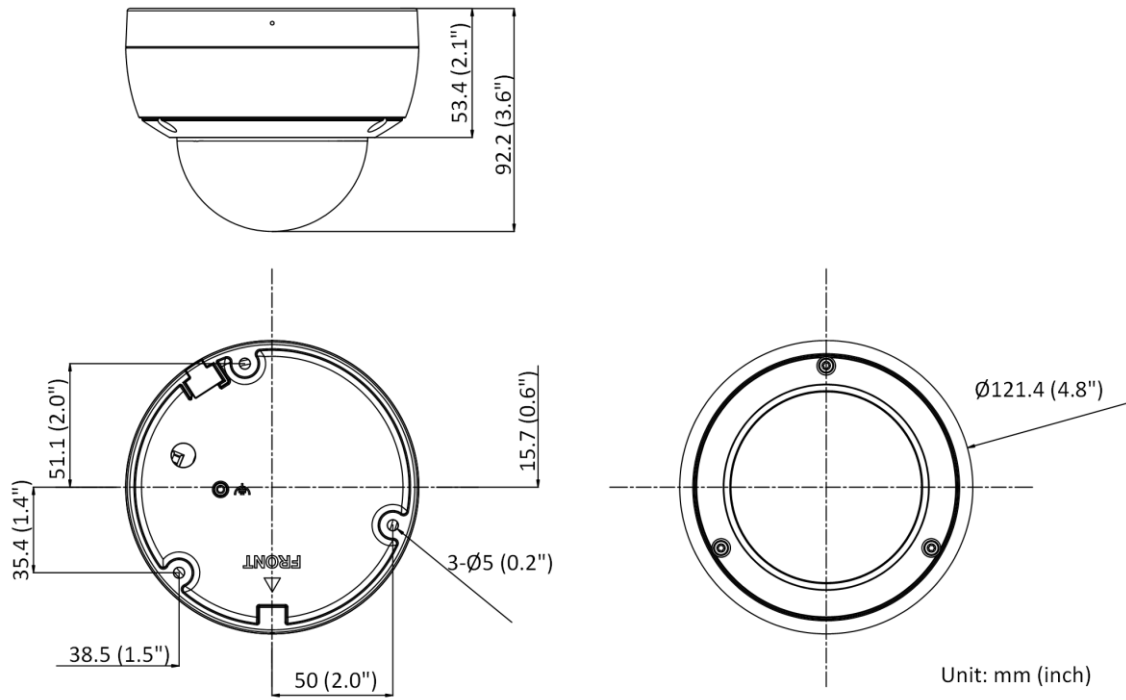

▪ Available Model

DS-2CD2166G2-I (2.8/4/6 mm)

DS-2CD2166G2-ISU (2.8/4/6 mm)

DS-2CD2166G2-ISU (2.8/4/6 mm) (Black)

▪ Dimension