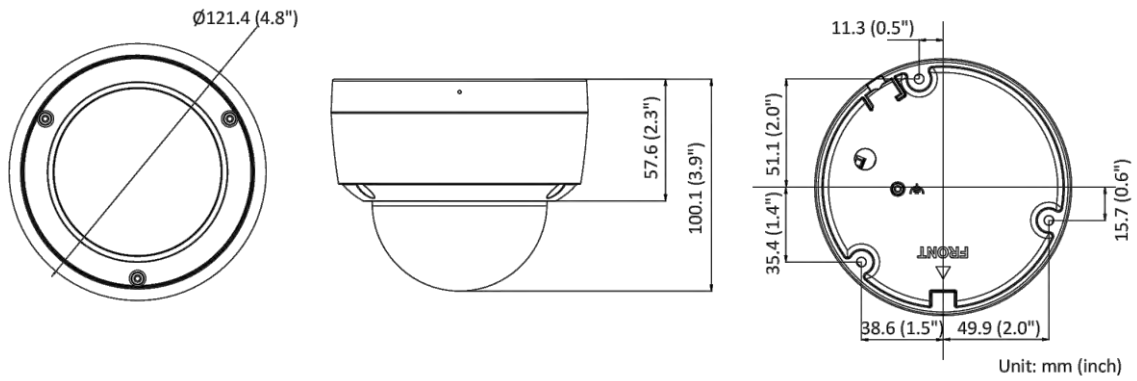

▪ **Available Model**

DS-2CD2147G2 (2.8/4 mm)

DS-2CD2147G2-SU (2.8/4 mm)

▪ **Dimension**

▪ **Accessory**

▪ **Optional**

DS-1253ZJ-M Rain Shade	DS-1271ZJ-120 Pendant Mount	DS-1272ZJ-120B Wall mount	DS-1275ZJ-SUS Vertical Pole Mount
DS-1280ZJ-DM46 Junction Box	DS-1276ZJ-SUS Corner Mount	DS-1272ZJ-120 Wall mount