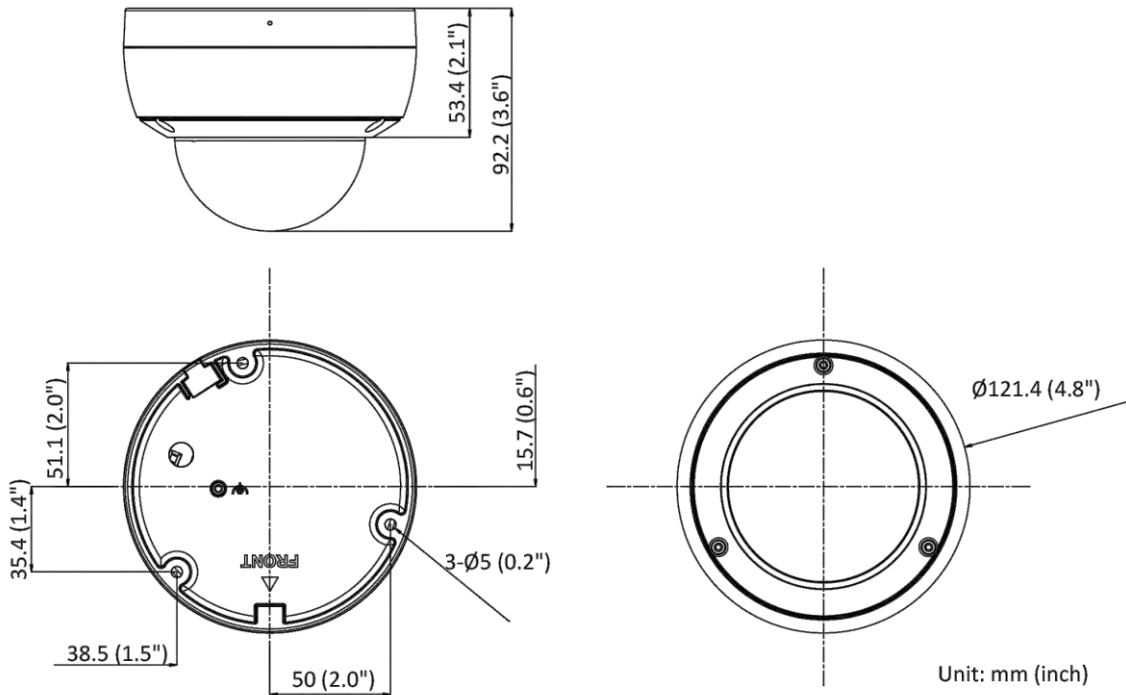

▪ **Available Model**

- DS-2CD2146G2-IS (2.8/4/6 mm)
- DS-2CD2146G2-ISU (2.8/4/6 mm)
- DS-2CD2146G2-I (2.8/4/6 mm)

▪ **Dimension**

▪ **Accessory**

▪ **Optional**

DS-1276ZJ-SUS Corner Mount	DS-1272ZJ-120 Wall Mount	DS-1275ZJ-SUS Vertical Pole Mount	DS-1271ZJ-120 Pendant Mount	DS-1280ZJ-DM46 Junction Box
DS-1272ZJ-120B Wall Mount	DS-1253ZJ-M Water-proof