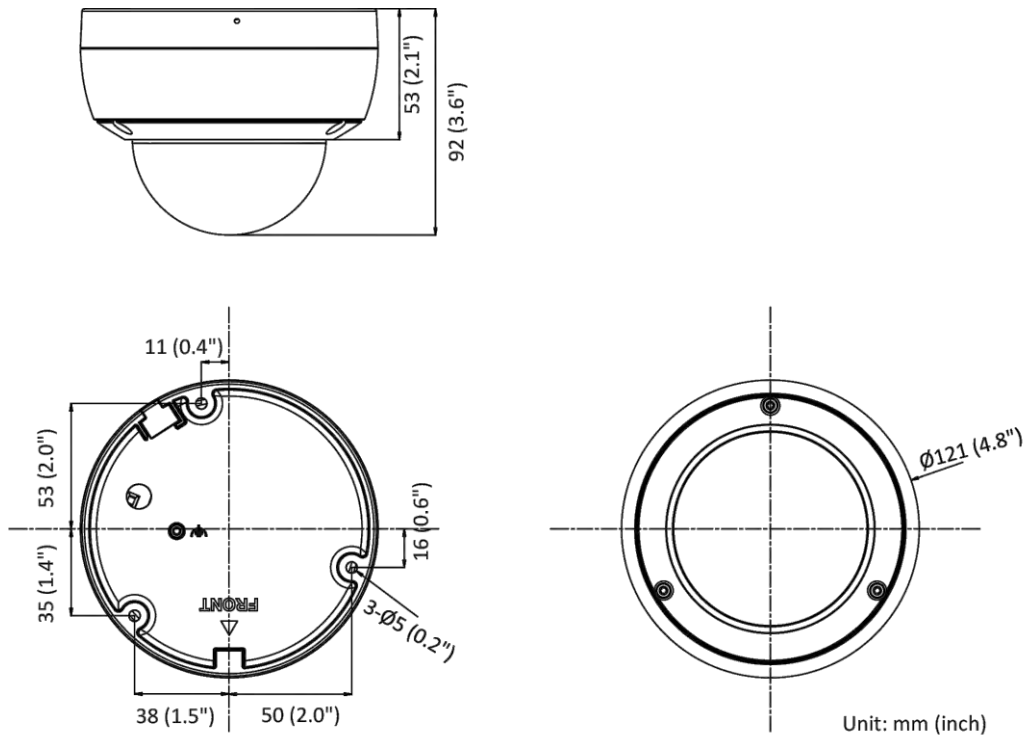

▪ **Dimension**

▪ **Accessory**

DS-1276ZJ-SUS
Corner Mount