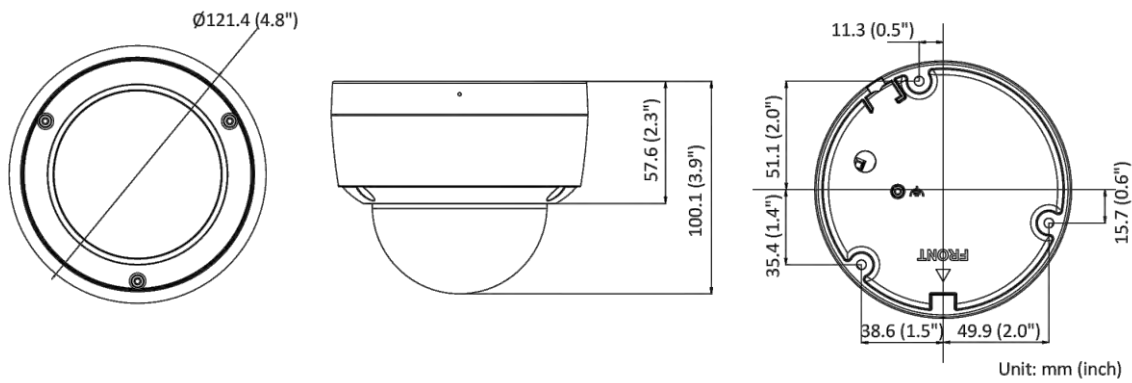

▪ **Dimension**

▪ **Accessory**

▪ **Optional**

DS-1276ZJ-SUS Corner Mount	DS-1272ZJ-120 Wall Mount	DS-1253ZJ-M Rain Shade	DS-1280ZJ-DM46 Junction Box	DS-1272ZJ-120B Wall Mount
DS-1275ZJ-SUS Vertical Pole Mount	DS-1271ZJ-120 Pendant Mount	DS-1272ZJ-120-TR15 Wall Mount