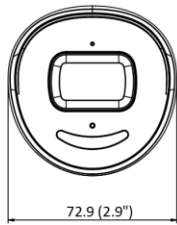

## ▪ Specification

Camera	
Image Sensor	1/3" Progressive Scan CMOS
Min. Illumination	Color: 0.003 Lux @ (F1.4, AGC ON), B/w: 0 Lux with IR
Shutter Speed	1/3 s to 1/100,000 s
Slow Shutter	Yes
P/N	P/N
Wide Dynamic Range	120 dB
Day & Night	IR cut filter
Angle Adjustment	Pan: 0° to 360°, tilt: 0° to 90°, rotate: 0° to 360°
Lens	
Lens Type	Fixed focal lens, 2.8, 4, and 6 mm optional
Iris Type	Fixed
Focal Length & FOV	2.8 mm, horizontal FOV: 103°, vertical FOV: 55°, diagonal FOV: 123° 4 mm, horizontal FOV: 83°, vertical FOV: 45°, diagonal FOV: 98° 6 mm, horizontal FOV: 53°, vertical FOV: 29°, diagonal FOV: 62°
Aperture	F1.4
Lens Mount	M12
DORI	
DORI	2.8 mm: D: 60.0 m, O: 23.8 m, R: 12.0 m, I: 6.0 m 4 mm: D: 80.0 m, O: 31.7 m, R: 16.0 m, I: 8.0 m 6 mm: D: 120.0 m, O: 47.6 m, R: 24.0 m, I: 12.0 m
Illuminator	
Supplement Light Type	IR
IR Range	Up to 40 m
IR Wavelength	850 nm
Smart Supplement Light	Yes
Visual Alarm	Yes
Video	
Max. Resolution	2688 × 1520
Main Stream	50 Hz: 25 fps (2688 × 1520, 1920 × 1080, 1280 × 720) 60 Hz: 30 fps (2688 × 1520, 1920 × 1080, 1280 × 720)
Sub-Stream	50 Hz: 25 fps (640 × 480, 640 × 360) 60 Hz: 30 fps (640 × 480, 640 × 360)
Third Stream	50 Hz: 10 fps (1920 × 1080, 1280 × 720, 640 × 480, 640 × 360) 60 Hz: 10 fps (1920 × 1080, 1280 × 720, 640 × 480, 640 × 360) *Third stream is supported under certain settings.
Video Compression	Main stream: H.265/H.264/H.265+/H.264+ Sub-stream: H.265/H.264/MJPEG Third stream: H.265/H.264 *Third stream is supported under certain settings.
Video Bit Rate	32 Kbps to 8 Mbps
H.264 Type	Baseline Profile/Main Profile/High Profile
H.265 Type	Main Profile
H.264+	Main stream supports

**▪ Available Model**

DS-2CD2046G2-IU/SL (2.8/4/6 mm)

**▪ Dimension**

Unit: mm (inch)

**▪ Accessory****▪ Optional****DS-1280ZJ-XS****Junction Box**

Distributed by

**HIKVISION®****Headquarters**

No.555 Qianmo Road, Binjiang District,  
Hangzhou 310051, China  
T +86-571-8807-5998  
overseasbusiness@hikvision.com