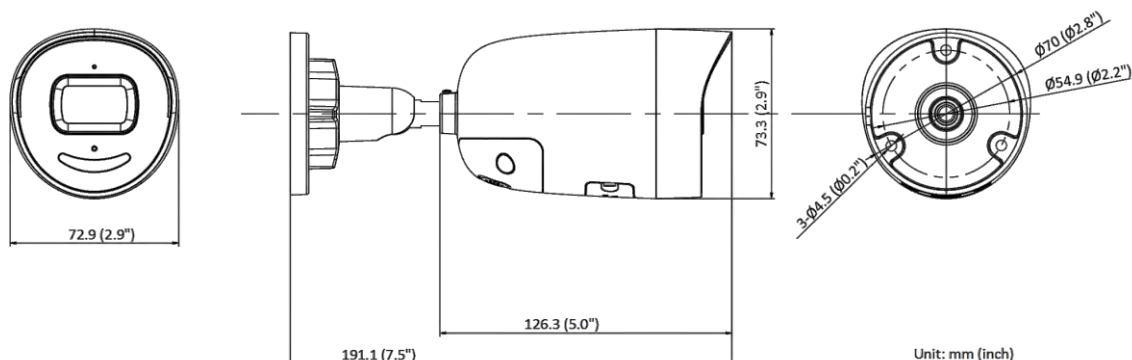

▪ Available Model

DS-2CD2026G2-IU/SL(2.8 mm, 4 mm, 6 mm)

▪ Dimension