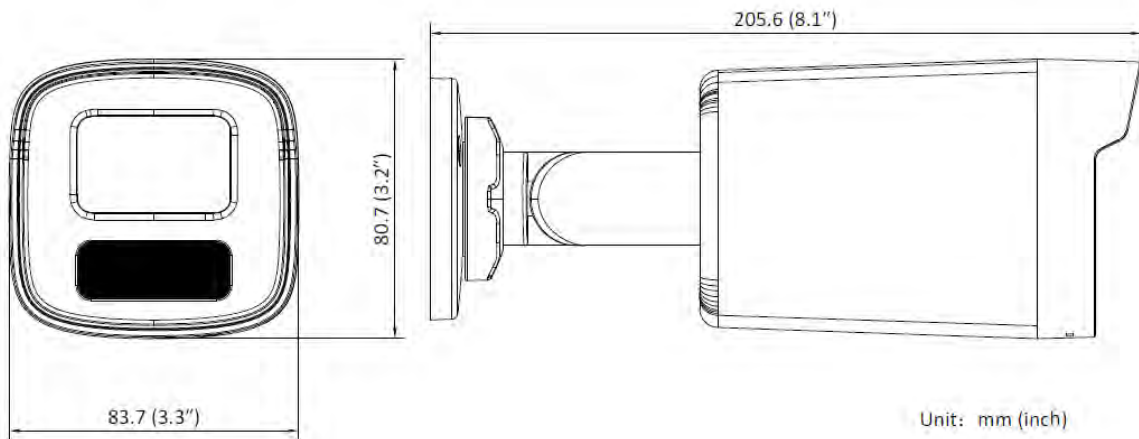

▪ Dimension

▪ Accessory

▪ Optional

DS-1280ZJ-XS

Junction Box