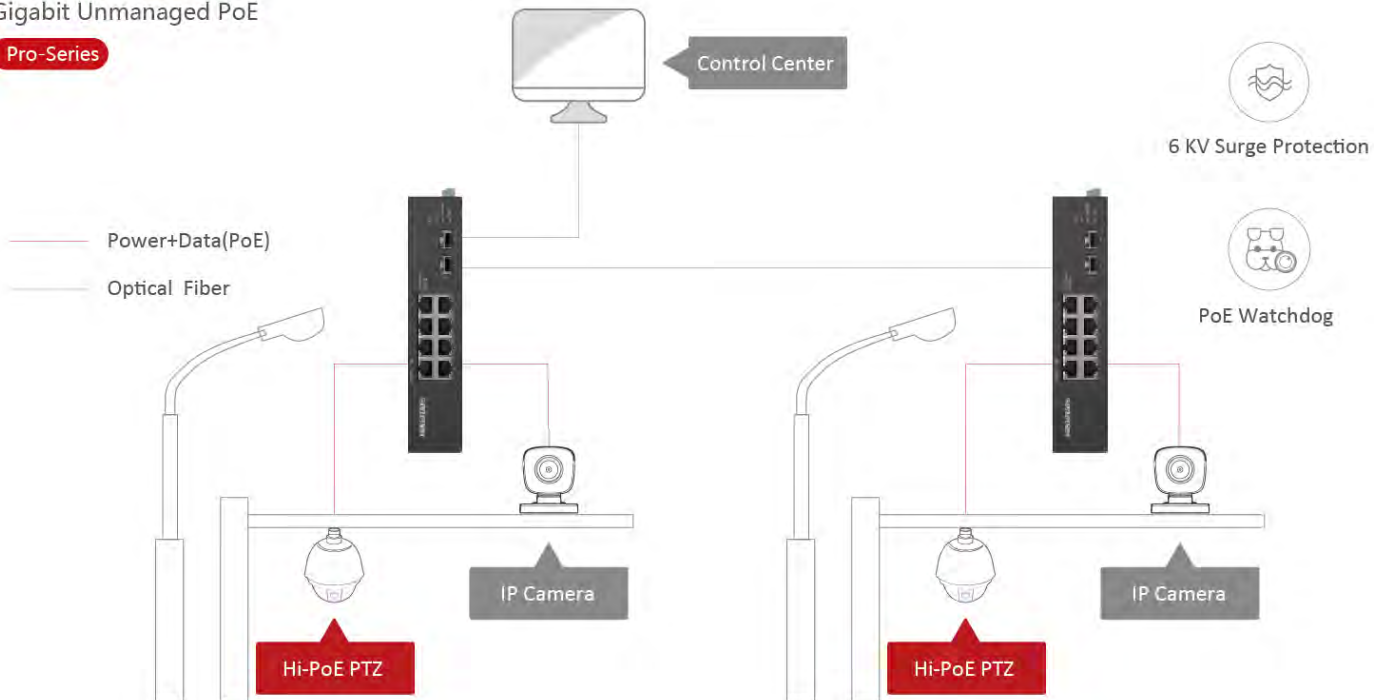

Typical Application

8-Port Gigabit PoE

Gigabit Unmanaged PoE

Pro-Series