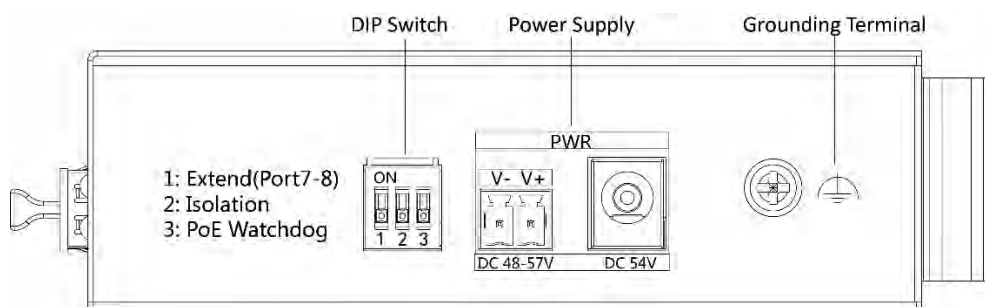

Available Model

DS-3T0510HP-E