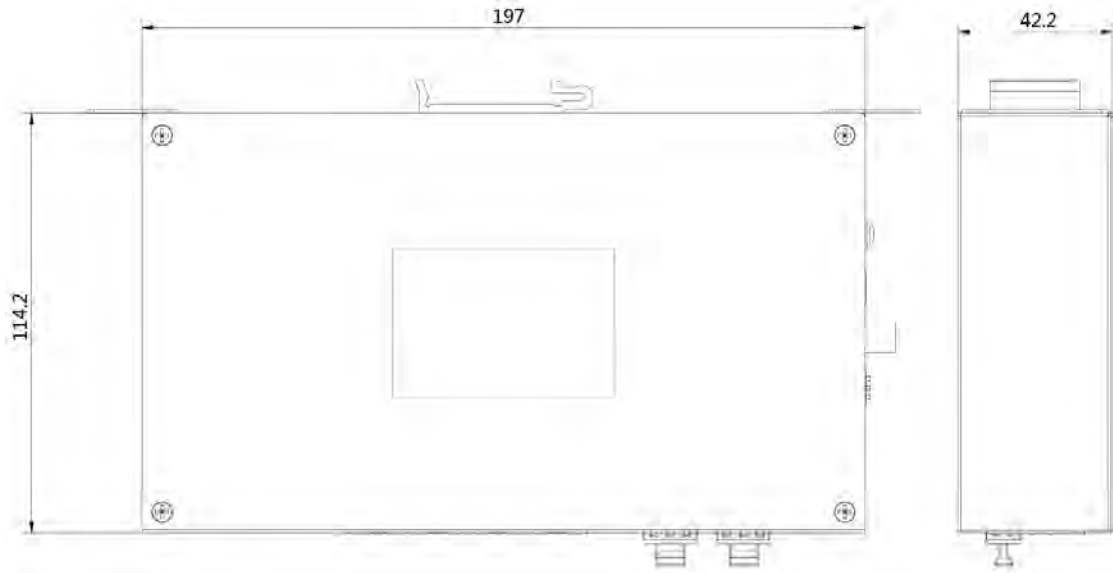

Physical Interface

Front panel:

Back panel:

Available Model

DS-3T0510HP-E

Dimension (unit: mm)

Typical Application

8-Port Gigabit PoE