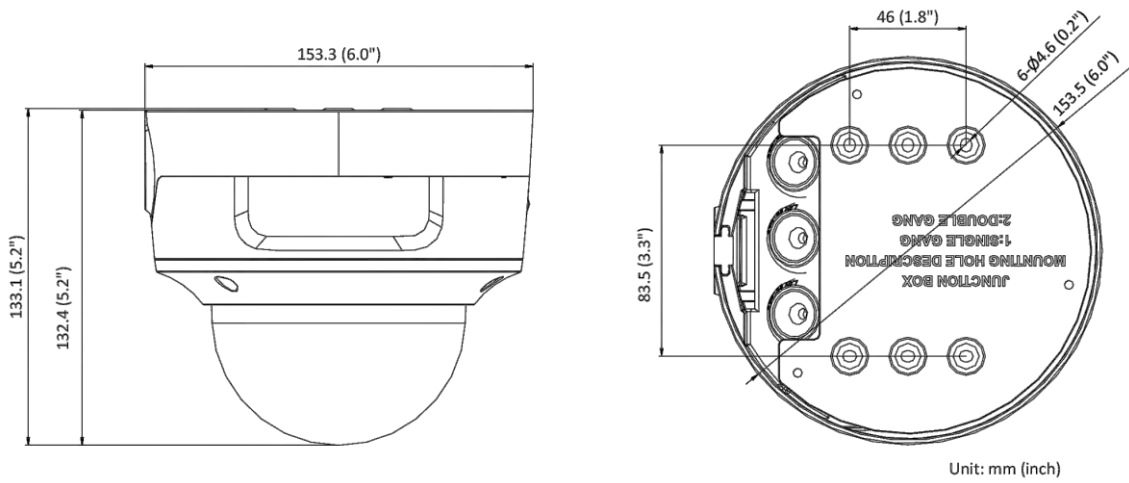

▪ **Dimension**

▪ **Accessory**

DS-1476ZJ-SUS
Corner Mount

DS-1475ZJ-SUS
Vertical Pole Mount

DS-1227ZJ-DM37
Inceiling Mount

DS-1473ZJ-155B
Wall Mount