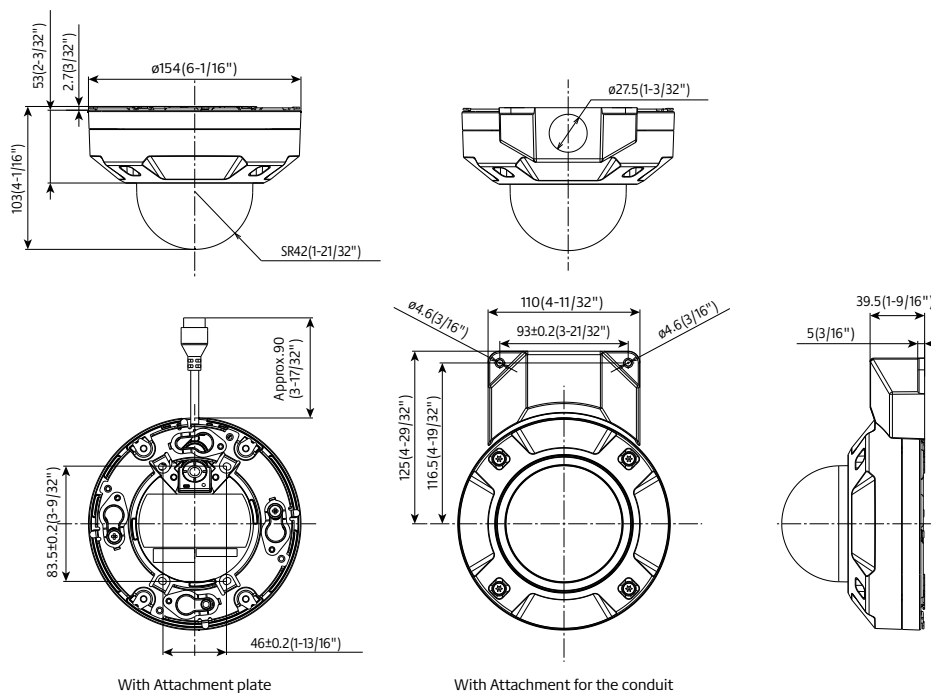

Appearance

Unit : mm (inches)