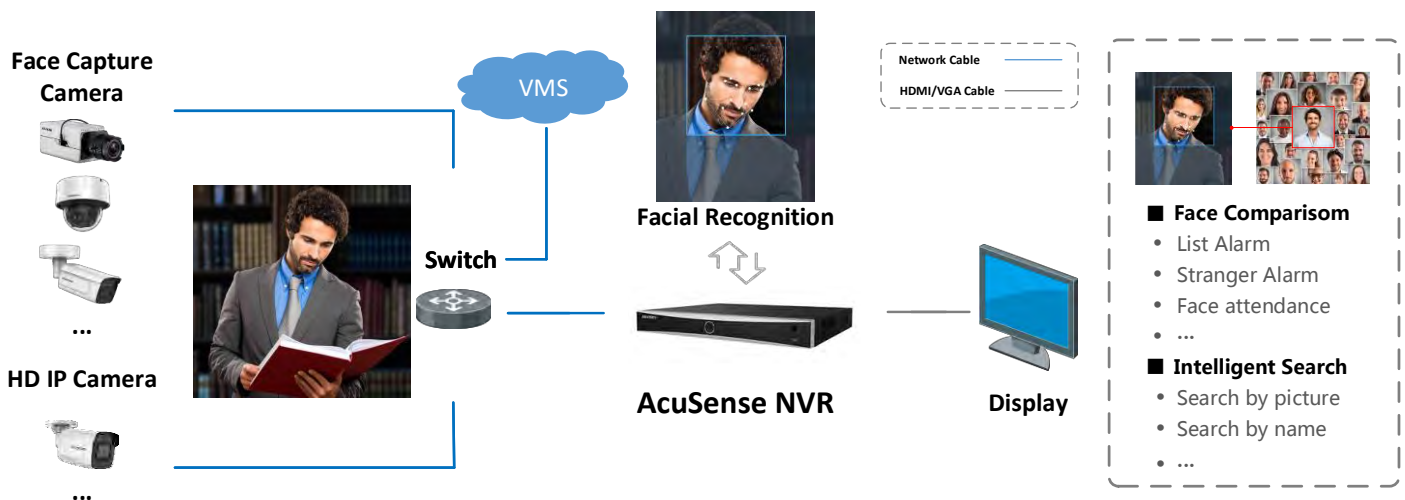

Network & Ethernet Access

- 8 independent PoE network interfaces
- 1 self-adaptive 10/100/1000 Mbps Ethernet interfaces
- Hik-Connect & DDNS (Dynamic Domain Name System) for easy network management
- Smooth streaming technology
- Support web access without plug-in

Typical Application

Facial Recognition and Face Picture Comparison

Modeling and analyzing face pictures captured by cameras. Realize blacklist alarm and stranger alarm via face picture library. Search target people by picture and name features.