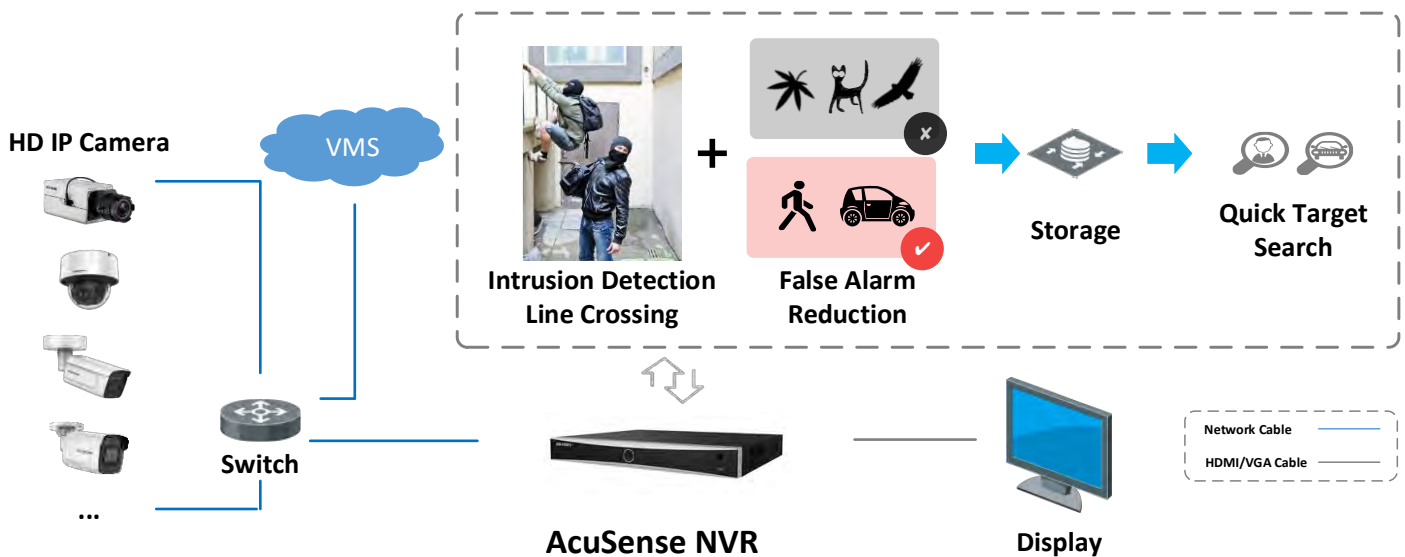

Perimeter Protection

Adopt deep learning algorithm to reduce false alarm, effectively reduces the false alarm caused by tree branches, leaves, shadow, light, vehicles, small animals, etc.