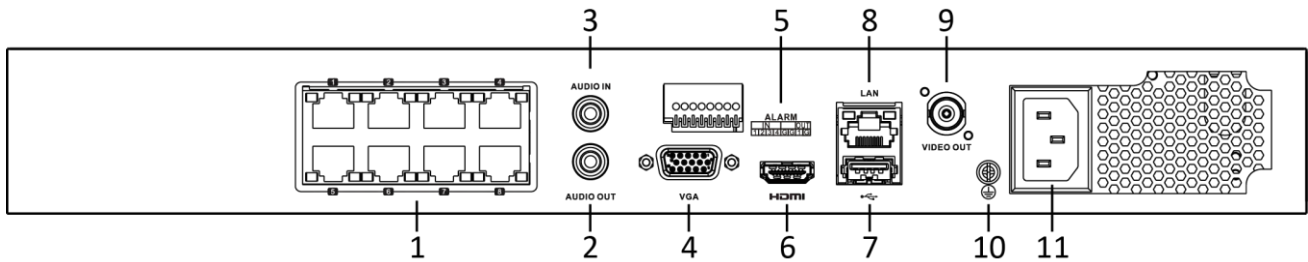

Physical Interface

No.	Description	No.	Description
1	PoE Interfaces	7	USB 3.0 interface
2	AUDIO OUT	8	LAN Network Interface
3	AUDIO IN	9	VIDEO OUT
4	VGA Interface	10	GND
5	Alarm In/Alarm Out	11	Power Supply
6	HDMI Interface