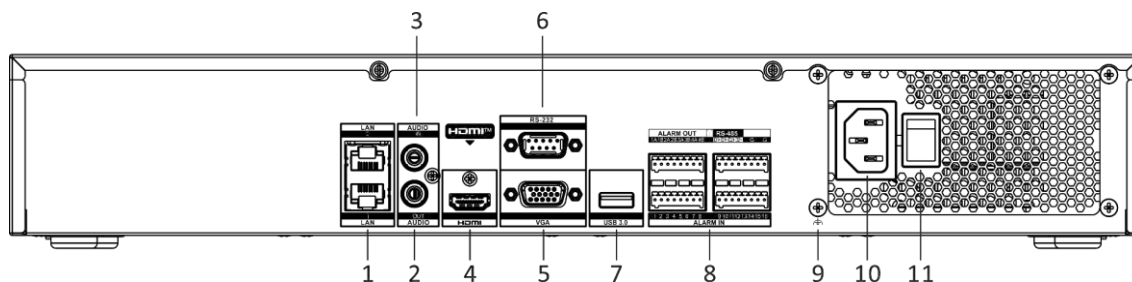

Auxiliary Interface	
SATA	4 SATA interfaces
Capacity	Up to 10 TB capacity for each HDD
Serial Interface	2 RS-485 (half-duplex), 1 RS-232
Alarm In/Out	16/4 (16/9 is optional)
USB Interface	Front panel: 2 × USB 2.0; Rear panel: 1 × USB 3.0
Ctrl 12V	N/A (optional to support)
DC 12V	N/A (optional to support)
General	
Power Supply	100 to 240 VAC, 50 to 60Hz
Consumption	≤ 20 W (without HDD)
Working Temperature	-10 °C to 55 °C (14 °F to 131 °F)
Working Humidity	10 to 90 %
Dimension (W × D × H)	445 × 400 × 75 mm (17.5"× 15.7" × 3.0")
Weight	≤ 5 kg (without HDD, 11 lb.)
Certification	
FCC	Part 15 Subpart B, ANSI C63.4-2014
CE	EN 55032: 2015, EN 61000-3-2, EN 61000-3-3, EN 50130-4, EN 55035: 2017

Dimension

scale/1:1; Unit/mm

Physical Interface

No.	Description	No.	Description
1	LAN 1 and LAN 2 interfaces	7	USB 3.0 interface
2	Audio in	8	Alarm in, alarm out and RS-485
3	Audio out	9	GND
4	HDMI interface	10	Power supply
5	VGA interface	11	Power switch
6	RS-232 serial interface		