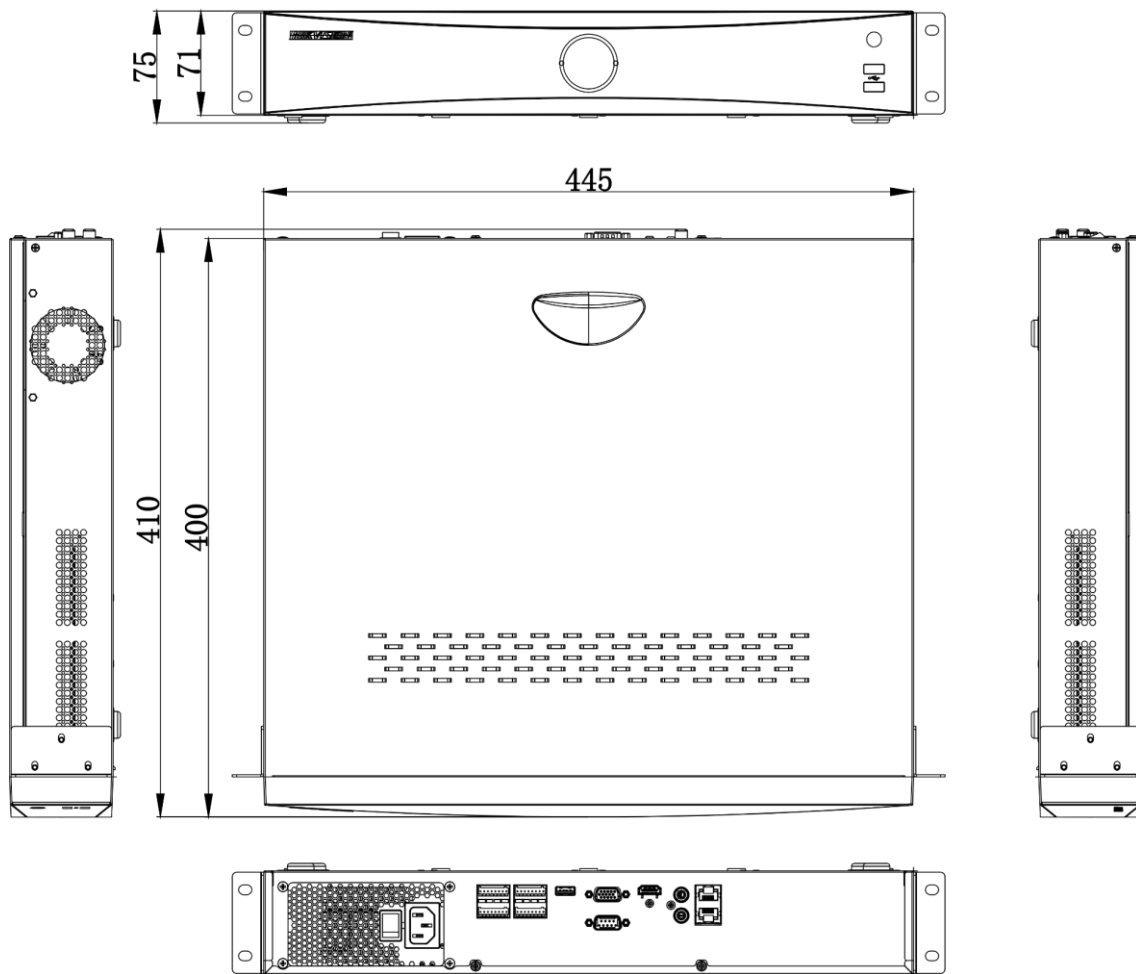

Auxiliary Interface	
SATA	4 SATA interfaces
Capacity	Up to 10 TB capacity for each HDD
Serial Interface	2 RS-485 (half-duplex), 1 RS-232
Alarm In/Out	16/4 (16/9 is optional)
USB Interface	Front panel: 2 × USB 2.0; Rear panel: 1 × USB 3.0
Ctrl 12V	N/A (optional to support)
DC 12V	N/A (optional to support)
General	
Power Supply	100 to 240 VAC, 50 to 60Hz
Consumption	≤ 20 W (without HDD)
Working Temperature	-10 °C to 55 °C (14 °F to 131 °F)
Working Humidity	10 to 90 %
Dimension (W × D × H)	445 × 400 × 75 mm (17.5"× 15.7" × 3.0")
Weight	≤ 5 kg (without HDD, 11 lb.)
Certification	
FCC	Part 15 Subpart B, ANSI C63.4-2014
CE	EN 55032: 2015, EN 61000-3-2, EN 61000-3-3, EN 50130-4, EN 55035: 2017

Dimension

scale/1:1; Unit/mm

Physical Interface

No.	Description	No.	Description
1	LAN 1 and LAN 2 interfaces	7	USB 3.0 interface
2	Audio in	8	Alarm in, alarm out and RS-485
3	Audio out	9	GND
4	HDMI interface	10	Power supply
5	VGA interface	11	Power switch
6	RS-232 serial interface		