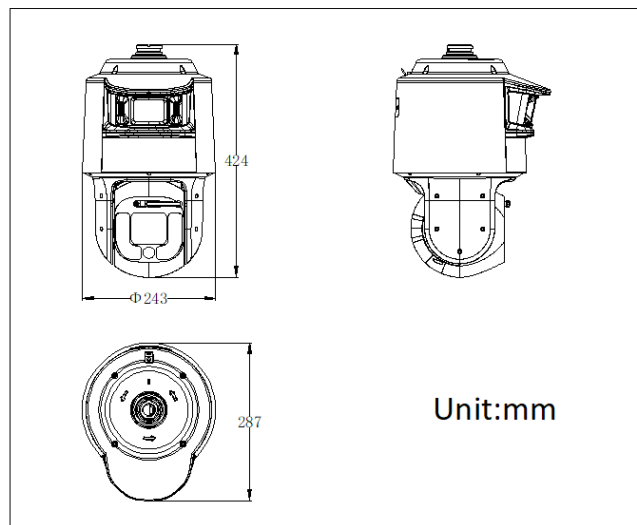

### ▪ Available Model

DS-2SF8C432MXG-WD/4G/14(F1)

DS-2SF8C432MXG-WD/4G/14(F1)(LA)

DS-2SF8C432MXG-WD/4G/14(F1)(JP)

DS-2SF8C432MXG-WD/4G/14(F1)(US)

▪ **Dimension**

▪ **Accessory**

▪ **Optional**

DS-1602ZJ-P Wall Mount	DS-1602ZJ-pole-P Pole Mount
	

**Headquarters**

No.555 Qianmo Road, Binjiang District,  
Hangzhou 310051, China  
T +86-571-8807-5998  
www.hikvision.com

Follow us on social media to get the latest product and solution information.