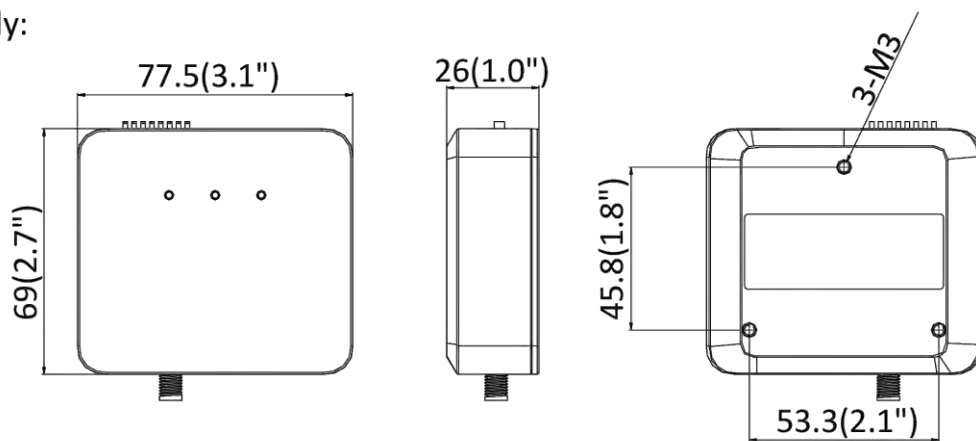

▪ Dimension

L30:

Main Body:

Main Body with Bracket:

Distributed by

**HIKVISION®****Headquarters**

No.555 Qianmo Road, Binjiang District,
Hangzhou 310051, China
T +86-571-8807-5998
overseasbusiness@hikvision.com