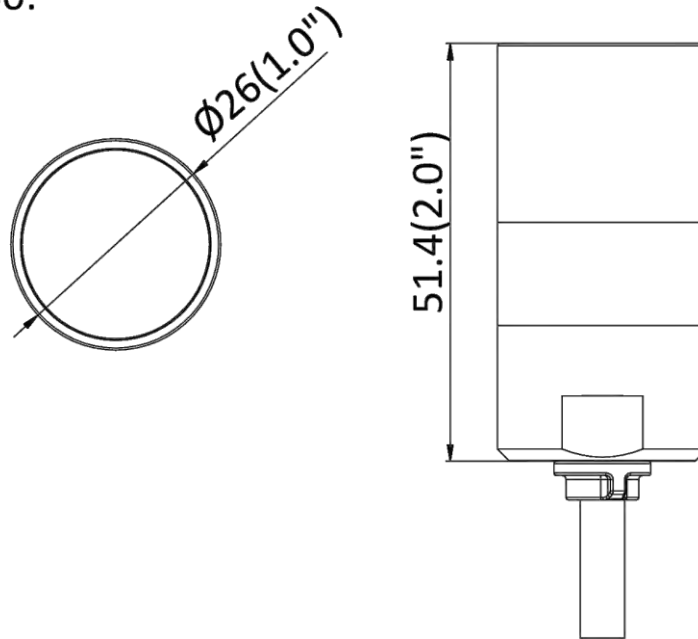

▪ Dimension

L30:

Main Body:

Main Body with Bracket:

Distributed by

**HIKVISION®****Headquarters**

No.555 Qianmo Road, Binjiang District,
Hangzhou 310051, China
T +86-571-8807-5998
overseasbusiness@hikvision.com