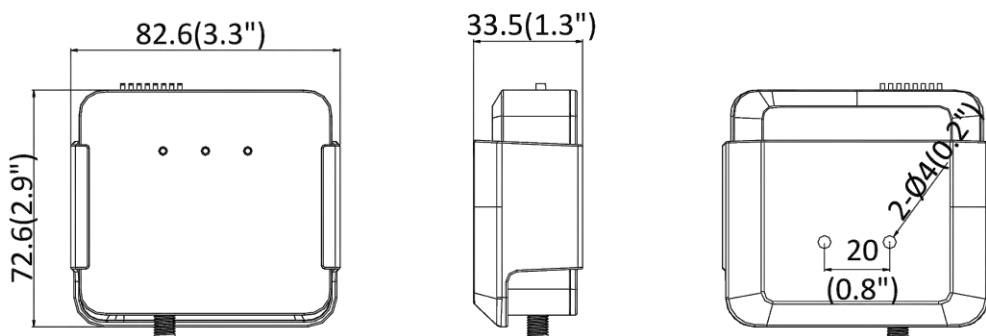

▪ Dimension

L30:

Main Body:

Main Body with Bracket:

Distributed by

**HIKVISION®****Headquarters**

No.555 Qianmo Road, Binjiang District,
Hangzhou 310051, China
T +86-571-8807-5998
overseasbusiness@hikvision.com