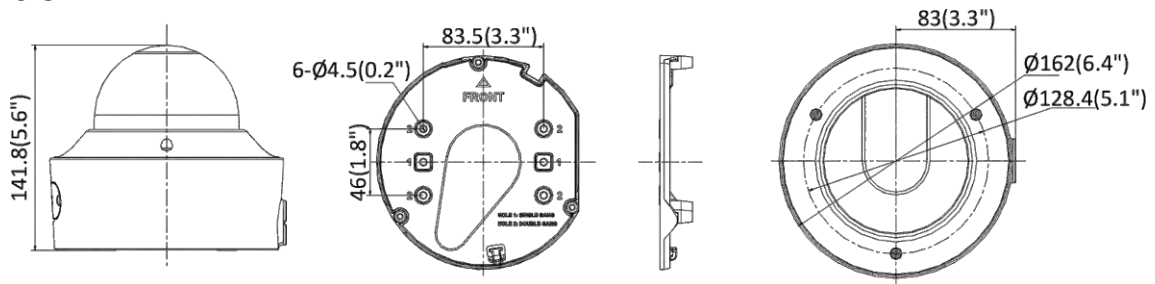

Protection	IP67 (IEC 60529-2013) IK10 (IEC 62262: 2002)
Anti-Corrosion Protection	NEMA 4X: NEMA 250-2014

Available Model

- DS-2CD3D26G2T-IZHSY (2.8 to 12 mm)
- DS-2CD3D26G2T-IZHSUY (2.8 to 12 mm)
- DS-2CD3D26G2T-IZHSUY (8 to 32 mm)

Dimension

Unit: mm (inch)

Accessory

Optional

DS-1476ZJ-Y Corner Mount	DS-1473ZJ-155-Y Wall Mount	DS-1471ZJ-155-Y Pendant Mount	DS-1475ZJ-Y Vertical Pole Mount