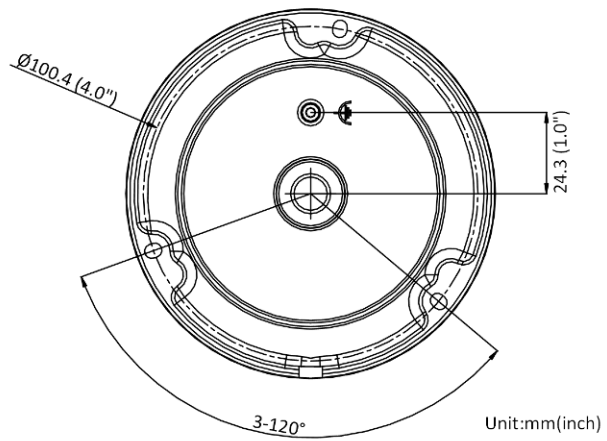

▪ **Accessory**

▪ **Optional**

DS-1280ZJ-DM18 Junction Box	DS-1271ZJ-110 Pendant Mount	DS-1275ZJ-SUS Vertical Pole Mount	DS-1258ZJ Wall Mount	DS-1272ZJ-110 Wall Mount
DS-1272ZJ-110B Wall Mount	DS-1259ZJ Inclined Ceiling Mount	DS-1250ZJ Rain Shade	DS-1276ZJ-SUS Corner Mount