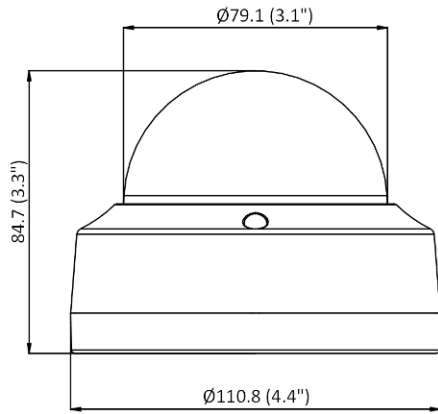

▪ **Accessory**

▪ **Optional**

DS-1280ZJ-DM18 Junction Box	DS-1271ZJ-110 Pendant Mount	DS-1275ZJ-SUS Vertical Pole Mount	DS-1258ZJ Wall Mount	DS-1272ZJ-110 Wall Mount
DS-1272ZJ-110B Wall Mount	DS-1259ZJ Inclined Ceiling Mount	DS-1250ZJ Rain Shade	DS-1276ZJ-SUS Corner Mount