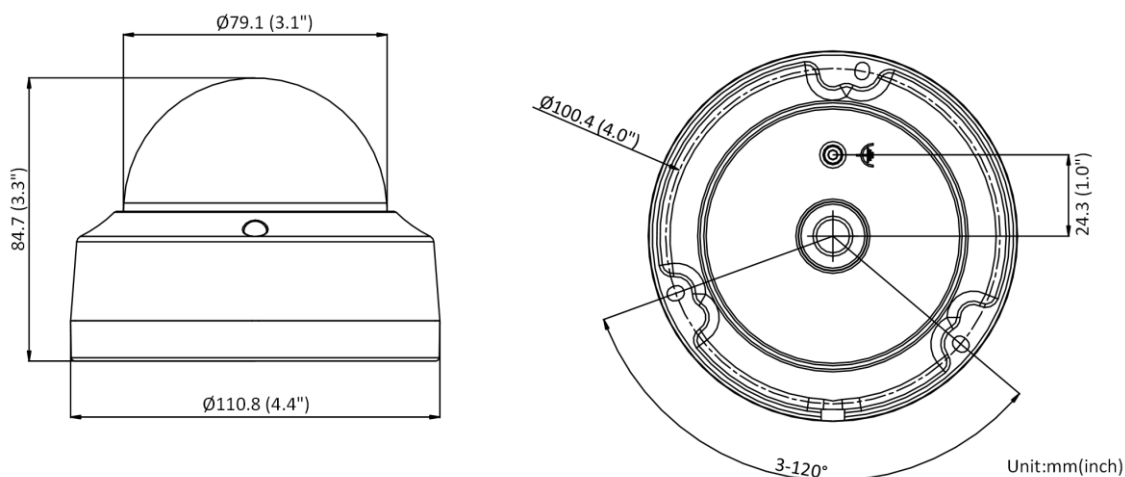

▪ Typical Application

Hikvision products are classified into three levels according to their anti-corrosion performance. Refer to the following description to choose for your using environment.

This model has NO SPECIFIC PROTECTION.

Level	Description
Top-level protection	Hikvision products at this level are equipped for use in areas where professional anti-corrosion protection is a must. Typical application scenarios include coastlines, docks, chemical plants, and more.
Moderate protection	Hikvision products at this level are equipped for use in areas with moderate anti-corrosion demands. Typical application scenarios include coastal areas about 2 kilometers (1.24 miles) away from coastlines, as well as areas affected by acid rain.
No specific protection	Hikvision products at this level are equipped for use in areas where no specific anti-corrosion protection is needed.

▪ Available Model

DS-2CD3121G2-I(2.8/4 mm)

DS-2CD3121G2-ISF(2.8/4 mm)

▪ Dimension