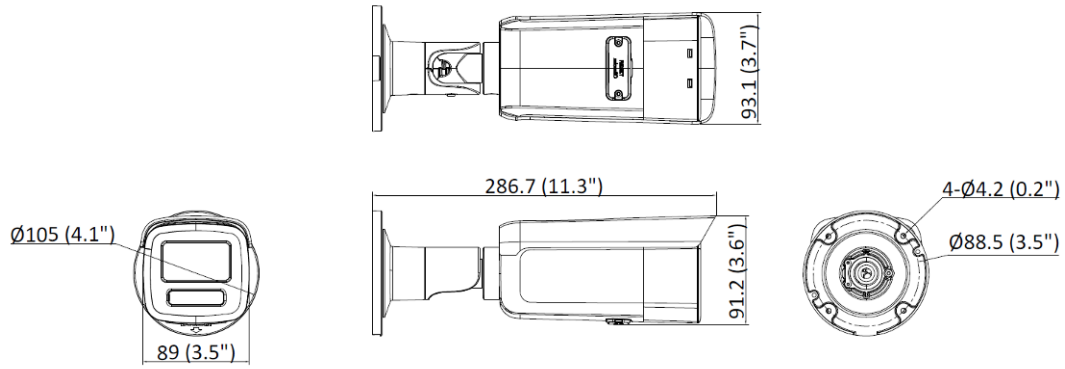

kilometers (1.24 miles) away from coastlines, as well as areas affected by acid rain.
No specific protection	Hikvision products at this level are equipped for use in areas where no specific anti-corrosion protection is needed.

▪ **Dimension**

Unit:mm (inch)

▪ **Accessory**

▪ **Optional**

DS-1260ZJ-AC#SA Junction Box	DS-1276ZJ-SUS Corner Mount	DS-1275ZJ-SUS Vertical Pole Mount	DS-1275ZJ-S-SUS Vertical Pole Mount