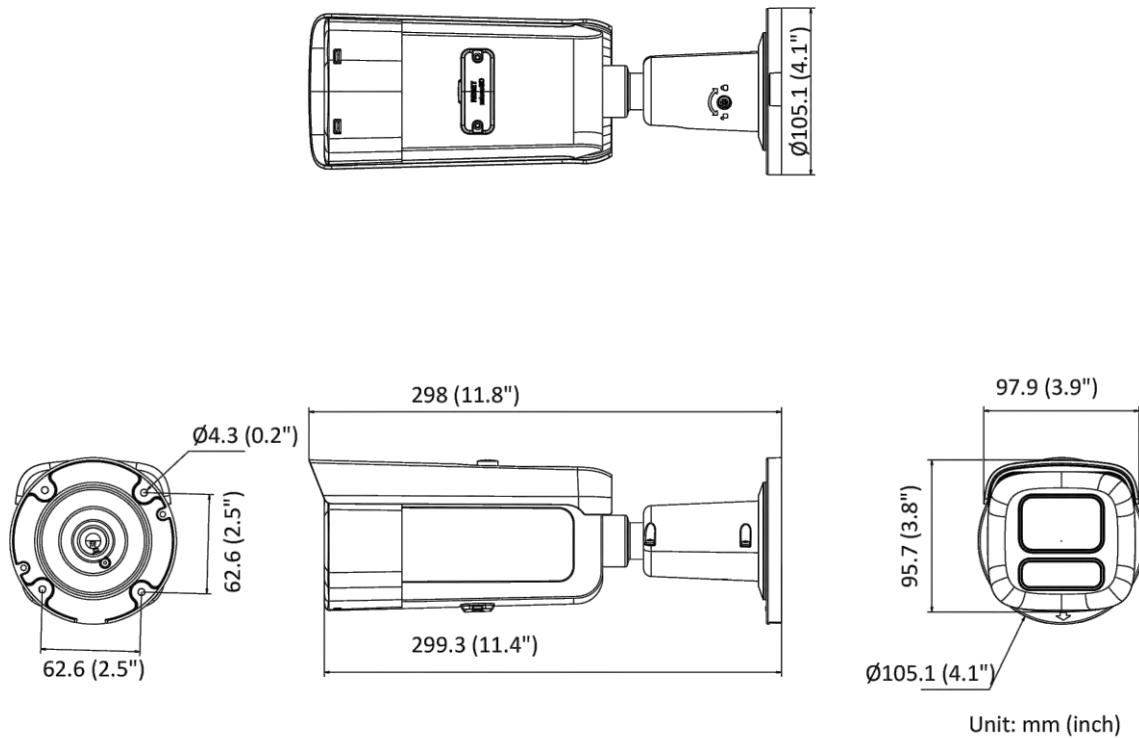

▪ Typical Application

Hikvision products are classified into three levels according to their anti-corrosion performance. Refer to the following description to choose for your using environment.

This model has NO SPECIFIC PROTECTION.

Level	Description
Top-level protection	Hikvision products at this level are equipped for use in areas where professional anti-corrosion protection is a must. Typical application scenarios include coastlines, docks, chemical plants, and more.
Moderate protection	Hikvision products at this level are equipped for use in areas with moderate anti-corrosion demands. Typical application scenarios include coastal areas about 2 kilometers (1.24 miles) away from coastlines, as well as areas affected by acid rain.
No specific protection	Hikvision products at this level are equipped for use in areas where no specific anti-corrosion protection is needed.

▪ Available Model

DS-2CD2647G2T-LZS(2.8-12mm)(C)

DS-2CD2647G2T-LZS/2.8-12mm/C/Black

▪ Dimension