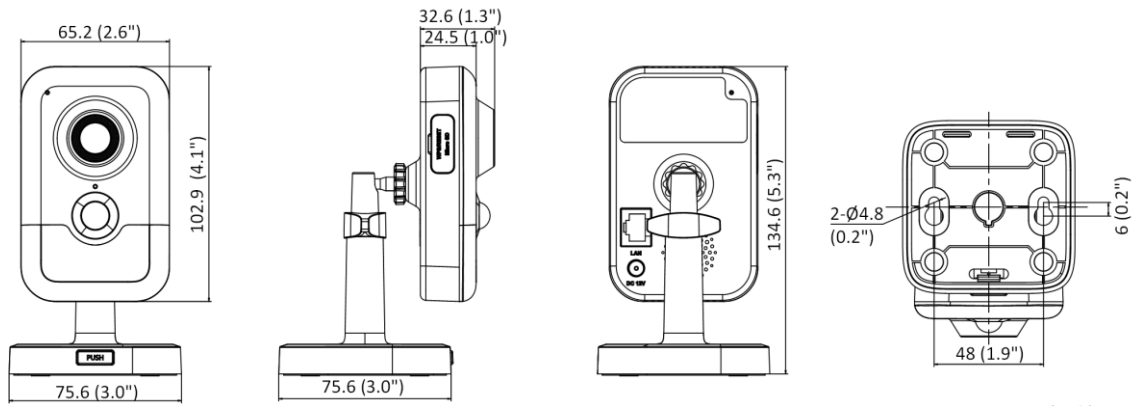

Dimension

Unit: mm (inch)

Distributed by